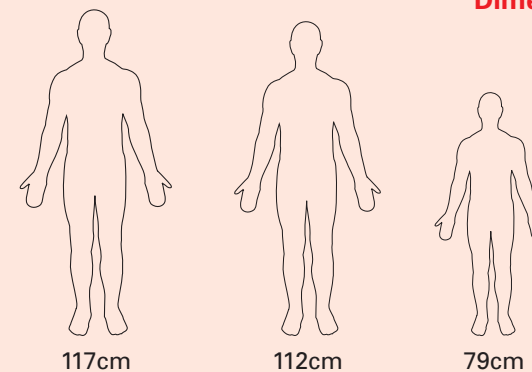

### Dimensions for Installation

117cm

112cm

79cm

H = distance from floor  
D = distance from wall

Height: 300mm  
Width: 252mm  
Depth: 133mm  
Weight: 3kg  
Wall mounted  
Fixation: 4 plugs of 8mm dia.