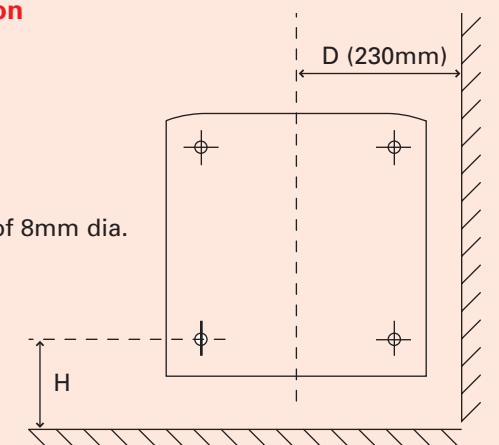

### Dimensions for Installation

117cm

112cm

79cm

H = distance from floor  
D = distance from wall

Height: 300mm  
Width: 252mm  
Depth: 133mm  
Weight: 3kg  
Wall mounted  
Fixation: 4 plugs of 8mm dia.