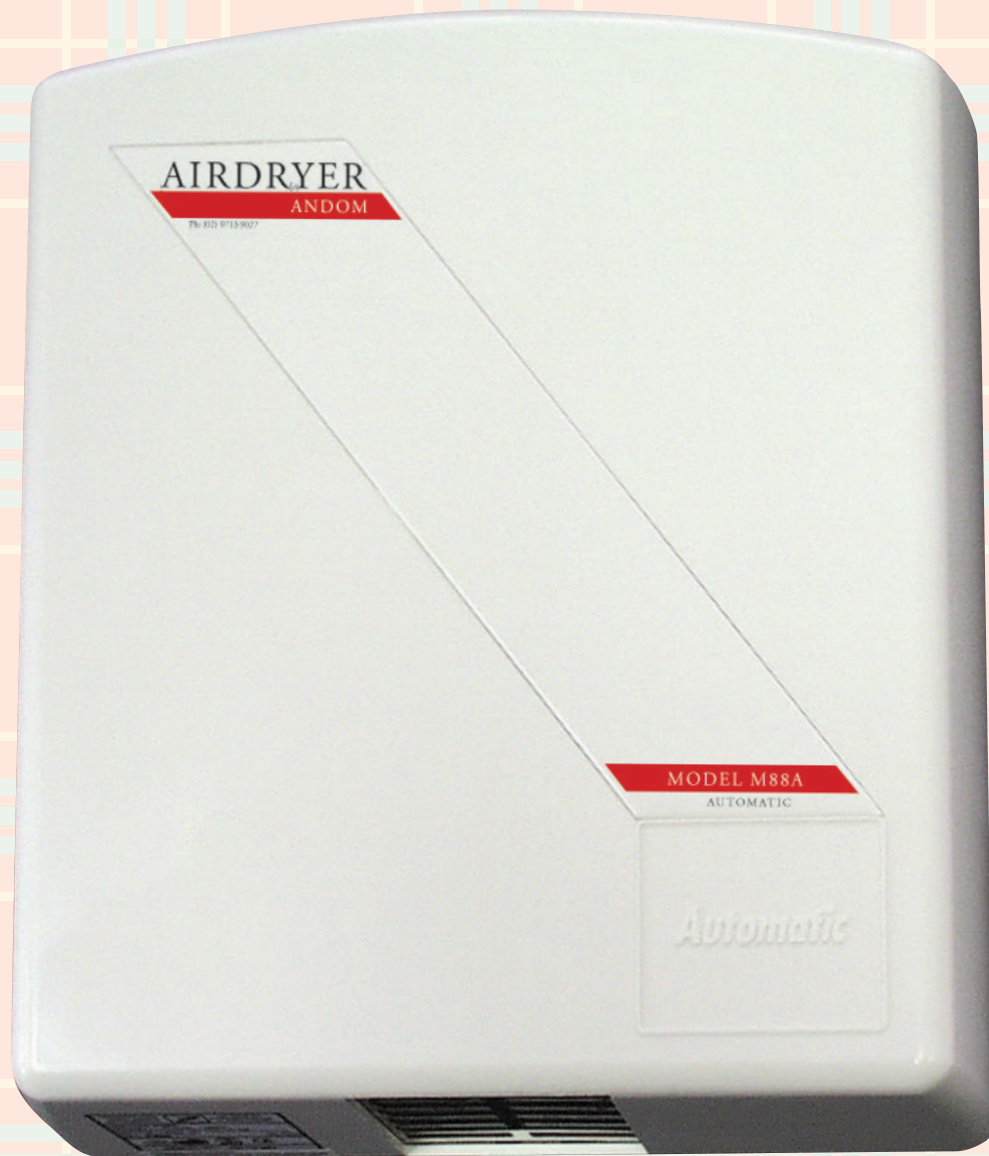

# Airdryer

by Andom

Models: M-88 Manual and M-88A Automatic  
Electric Hand Dryer

### Manual - Model M88

Warm air hand dryer, Push-button operation, Timer at 45 seconds, White finish, ABS cover.