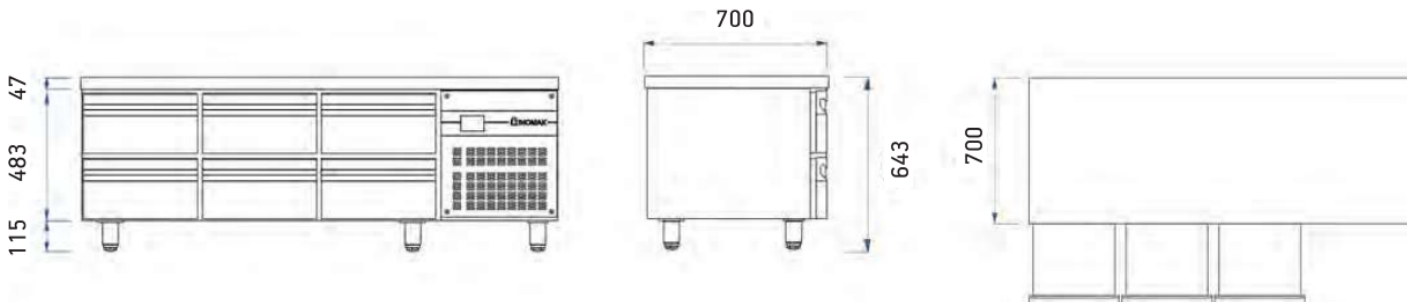

## UUBI72240LB Low Boy 8 Draw Underbench Fridge

Shown on legs,  
supplied on castors

- Embedded controller
- Heavy duty stainless steel interior and exterior 304
- Designed with height suitable for placing cooking equipment on
- Anticorrosive protection on the evaporators
- Automatic defrost
- Supplied with telescopic guides on all drawers
- 0°C to +10°C
- Ambient 43°C
- Suitable for 100mm deep 1/1 GN pans
- Manufacture code: PWDP3333/AUS

### Technical Specifications

Power: 0.34kW

Voltage: 240V

Dimensions: 2240 x 700 x 660mm

Weight: 204kg

Origin: Greece

Castors will add  
17mm to the height