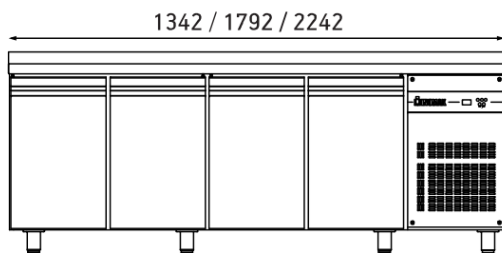

## UBI7134G Underbench Fridge Glass

Shown on legs,  
supplied on castors

- Suitable for 1/1 GN pans
- Embedded controller
- Heavy duty stainless steel interior and exterior 304
- Self closing doors
- Automatic defrost
- 0°C to +10°C
- Ambient 43°C
- Supplied on castors
- Manufacture code: PNRP99/GL/AUS

### Technical Specifications

Power: 0.35kW  
Voltage: 240V  
Dimensions: 1345 x 700 x 890mm  
Weight: 106kg  
Origin: Greece

Castors will add  
17mm to the height