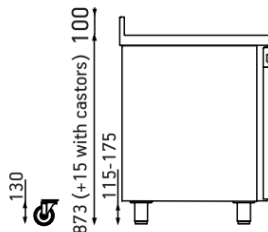

## UBI7134G Underbench Fridge Glass

Shown on legs,  
supplied on castors

- Suitable for 1/1 GN pans
- Embedded controller
- Heavy duty stainless steel interior and exterior 304
- Self closing doors
- Automatic defrost
- 0°C to +10°C
- Ambient 43°C
- Supplied on castors
- Manufacture code: PNRP99/GL/AUS

### Technical Specifications

Power: 0.35kW  
Voltage: 240V  
Dimensions: 1345 x 700 x 890mm  
Weight: 106kg  
Origin: Greece

Castors will add  
17mm to the height