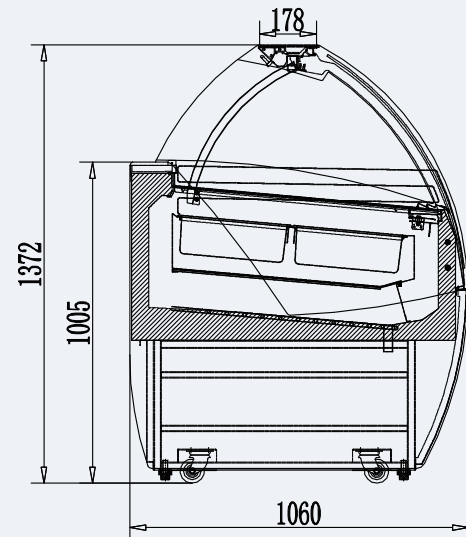

PANS MODEL	G6	G8	G9	G12
 PANS SIZE:325*176*65h GN 1/3	10	16	16	22
 PANS SIZE:325*265*65h GN 1/2	6	10	10	14
 PANS SIZE:325*265*100h GN 1/2				
 PANS SIZE:360*165*120h	12	16	18	24

TECHNOLOGY

- Cooling system with hermetic compressor for incorporated air-cooling condensing units
- Electronic check panel with digital thermometer and thermostat
- Automatic defrosting
- With wheels and feet, easy to move and fix.

Model	Dimensions L*W*H (mm)	Working temp (°C)	Weight (Net / Gross)(Kg)	Voltage V/Ph/Hz	Input power (W)
EVO G6	1192*1060*1372	-16°C~-18°C	350/450	230/1/50	1174
EVO G8	1615*1060*1372	-16°C~-18°C	380/500	230/1/50	1304
EVO G9	1692*1060*1372	-16°C~-18°C	410/550	230/1/50	1435
EVO G12	2192*1092*1188	-16°C~-18°C	470/620	400/3/50	2261