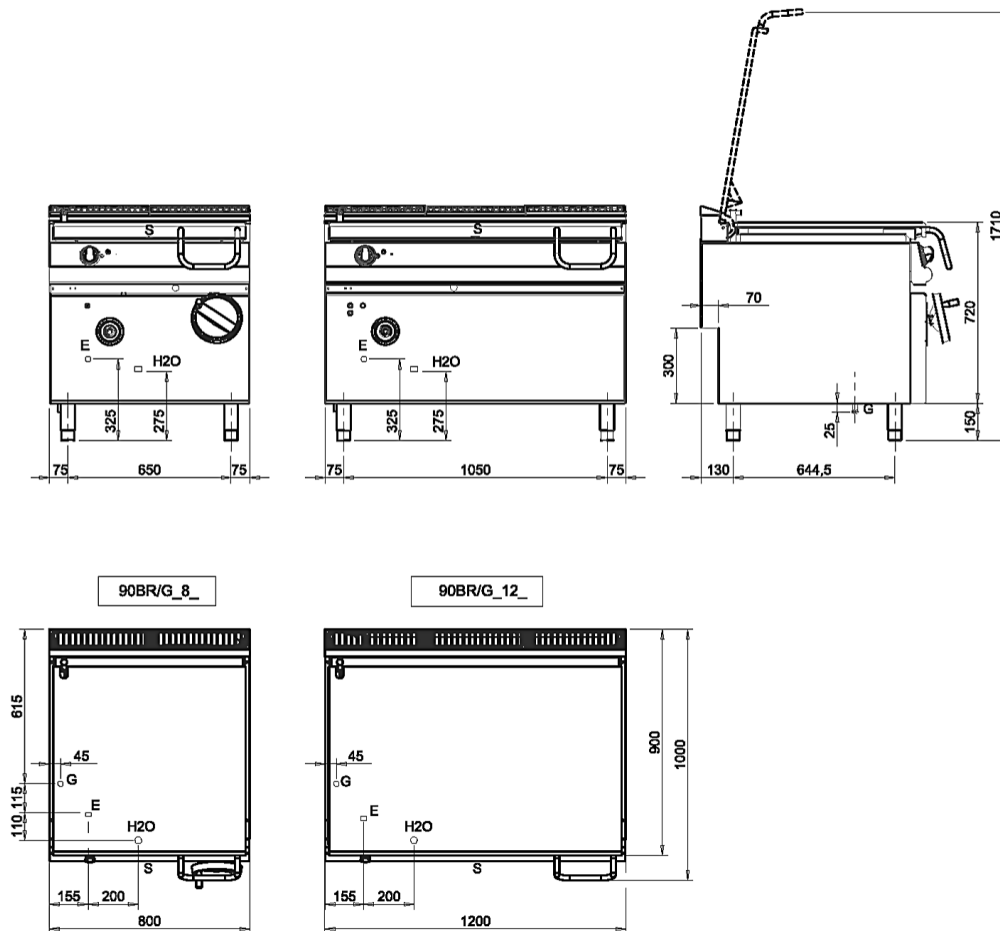

GAS BRATT PAN - MOTORISED TILTING 120 LT

QUEEN9

- AISI 304 stainless-steel bases and worktops, Scotch-Brite finish
- Depth of 900 mm for high power and performance
- Catalogue offers more than 350 standard models
- Worktop, base cabinet, base cabinet with doors and oven versions
- 20/10 worktop thickness
- Twin-piece knobs prevent infiltration of dirt and have an IPX5 water ingress protection rating
- Gas kitchens having burners with various configurations and power ratings: 3.5 kW - 5.7 kW, 7 kW and 10 kW
- Double-ring burners for 7 and 10 kW models
- Wide range of accessories

DIMENSIONS	
Width (mm)	1200
Depth (mm)	900
Height (mm)	900
Gas connection (∅)	1/2"
Electric connection (V/~ /Hz)	230V/1N 50 Hz
Cold water connection (∅)	3/4"
Hot water connection (∅)	

Cold soft water connection (∅)	
Drain (∅)	
Gas power (Mj/hr)	86
Electric power (kW)	0.2
Plate dimensions (mm)	
Tank capacity (L)	120
Tank dimensions (mm)	
Internal oven dimensions (mm)	

MODEL

Q90BR/GM120

CODE

CR1018229

SCHEMA DI INSTALLAZIONE - INSTALLATION DIAGRAM - INSTALLATIONSPLAN - SCHÉMA D'INSTALLATION - ESQUEMA DE INSTALACION -INSTALLATIESCHEMA - IINSTALLATIONSRTNINGAR

MISURE IN mm - DIMENSIONS IN mm - ABMESSUNGEN IN mm
MESURES EN mm - MEDIDAS EN mm - MATEN IN mm

Legenda – Legende – Key – Légende – Leyenda – Legenda

- E** Pressacavo entrata linea elettrica - Stopfbuchse - Electric cable stress relief – Presse étoupe de câble él
Pisacable – Elektrische kabelwartel
- G** Attacco arrivo gas – Gasanschluss – Gas connection - Arrivée gaz – Union de gas – Gasaansluiting
EN 10226-1 R ½; EN ISO 228-1 G ½ (DK)
- H2O** Attacco arrivo acqua – Wasseranschluss – Water inlet - Arrivée eau – Union de agua – Ater aansluiting
EN ISO 228-1 G 3/4
- S** Scarico vasca – Wannenabflussrohr – Pan outlet - Vidange du bac – Descarga cuba – Water toevoer