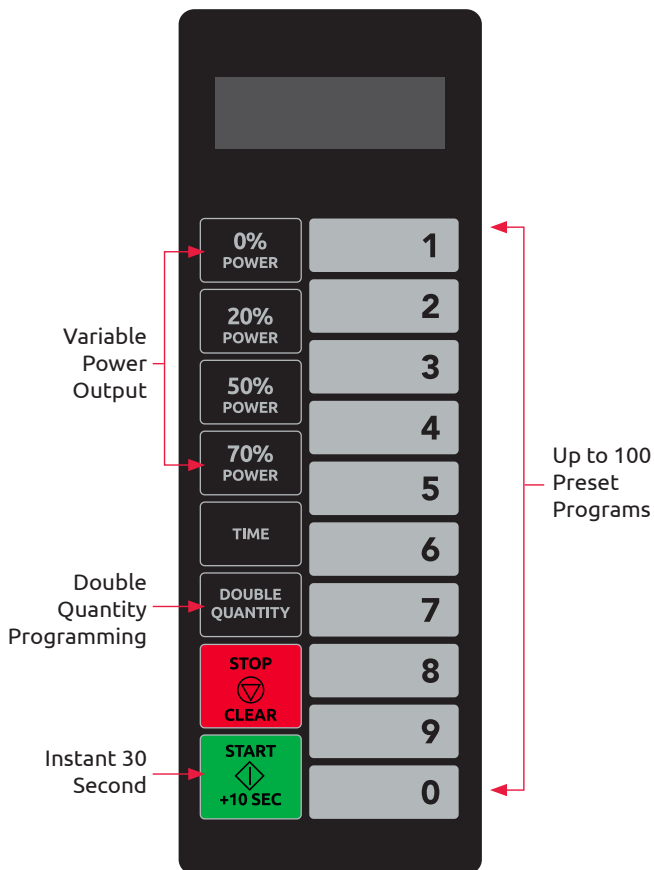

## MWA1400 – Commercial Microwave Oven – 34 litre capacity

An essential part of any kitchen, the Anvil MWA1400 offers professional catering outlets a fast solution for heating food. Robust full stainless steel interior

& exterior construction with fully customisable touch pad featuring 100 preset programs. High power 1400 watt output from only 10amp power point.

### Features

- High Power 1400watt output
- Motorised Stirrer Fan for even heating
- Easy clean sealed in Ceramic Base
- Variable Power Output to suit delicate menu items
- Dual Interlock Door Safety Switching

### Specifications

**Power Output:** ..... 1400watts (IEC705)  
**Capacity:** ..... 34 Litres  
**Internal Dimensions:**..... 370w x 385d x 230h  
**External Dimensions:** .... 553w x 488d x 343h  
**Power Supply Required:** 10amp single phase (230-240V/50Hz)  
**Power Consumption:**..... 1900watts  
**Input Current:** ..... 9.9 amps  
**Weight:** ..... 20.7kg  
**Warranty:** ..... 1 Year Parts & Labour