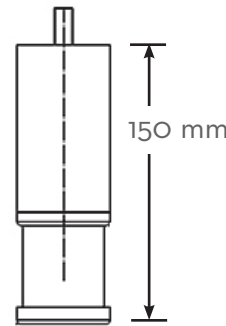

Ice Form

GOURMET ICE

GOURMET ICE DIMENSIONS

Height	30.5 mm
Diameter	34.25 mm

UCG085A GOURMET SERIES UNDERCOUNTER

- 1 - Power Cord
- 2 - 19 mm Water Inlet
- 3 - 20 mm Water Drain

LEGS INCLUDED
150 mm high

Operating Requirements

	MINIMUM	MAXIMUM
	50 Hz	
Ambient Temp. Range Air	10 °C	43 °C
Water Temp.	5 °C	38 °C
Water Pressure	1 BAR	5 BAR
Electrical Voltage	230V/50Hz/1ph	

Dimensions

ALL MODELS	
W x D x H (mm)	463 x 566 x 842 on legs