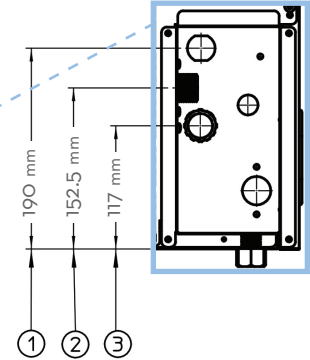

Ice Form

GOURMET ICE

GOURMET ICE DIMENSIONS

Height	30.5 mm
Diameter	34.25 mm

UCG085A GOURMET SERIES UNDERCOUNTER

- 1 - Power Cord
- 2 - 19 mm Water Inlet
- 3 - 20 mm Water Drain

LEGS INCLUDED
150 mm high

Operating Requirements

	MINIMUM	MAXIMUM
	50 Hz	
Ambient Temp. Range Air	10 °C	43 °C
Water Temp.	5 °C	38 °C
Water Pressure	1 BAR	5 BAR
Electrical Voltage	230V/50Hz/1ph	

Dimensions

ALL MODELS	
W x D x H (mm)	463 x 566 x 842 on legs