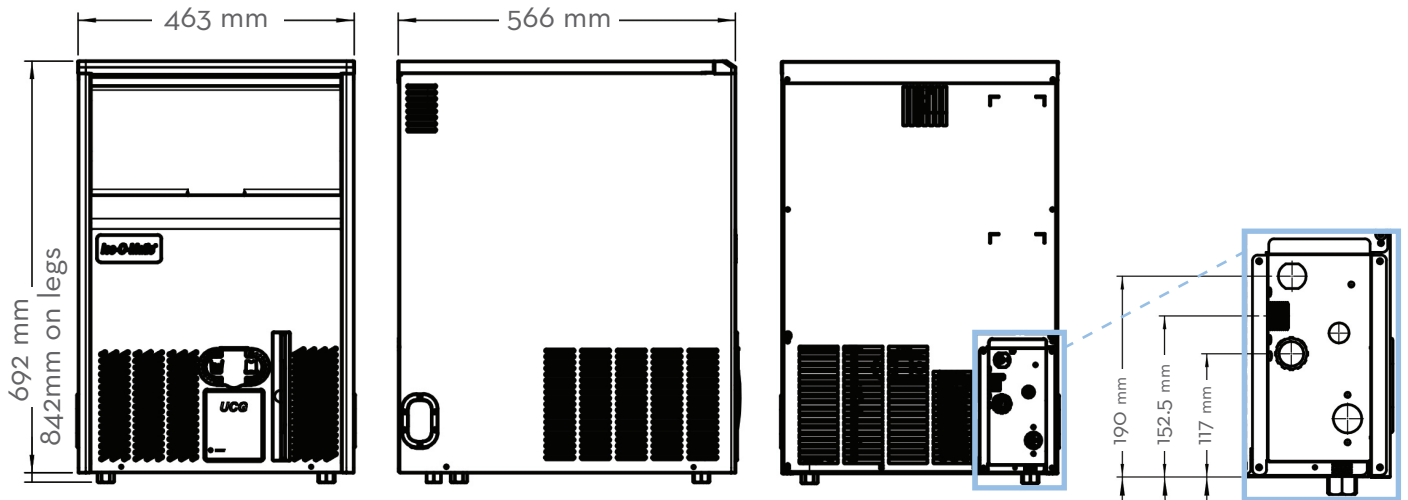

Space-Saving Solutions

- Front air discharge design for compact spaces.
- Low profile top saves counter space.
- Stores up to 15 kg of ice.
- Easy front access to ice.
- Removable Air Filter.

Options & Accessories

Ice Form

GOURMET ICE

GOURMET ICE DIMENSIONS

Height	30.5 mm
Diameter	34.25 mm

UCG085A GOURMET SERIES UNDERCOUNTER

- 1 - Power Cord
- 2 - 19 mm Water Inlet
- 3 - 20 mm Water Drain

LEGS INCLUDED
150 mm high

Operating Requirements

	MINIMUM	MAXIMUM
	50 Hz	
Ambient Temp. Range Air	10 °C	43 °C
Water Temp.	5 °C	38 °C
Water Pressure	1 BAR	5 BAR
Electrical Voltage	230V/50Hz/1ph	

Dimensions

ALL MODELS	
W x D x H (mm)	463 x 566 x 842 on legs