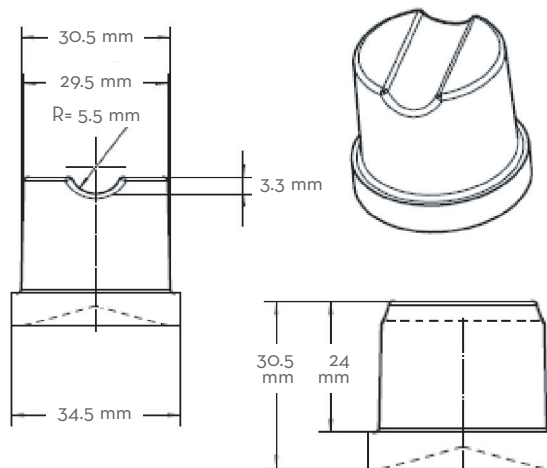

UCGo85A

Features

- Produces clear, long-lasting gourmet cubes.
- Space-saving 463 mm wide under-counter design.
- Produces up to 38.5 kg of ice per day.
- Optional leg kit available.
- Constructed from sturdy, corrosion-resistant stainless steel and fingerprint-proof plastic.
- Ideal for any under-counter or bar application.
- Contemporary, elegant design.
- Environmentally friendly R134A refrigerant.
- Easily adjust the thickness of your ice from the front of the machine!

Ice Form

GOURMET ICE

GOURMET ICE DIMENSIONS

Height	30.5 mm
Diameter	34.25 mm

UCG085A GOURMET SERIES UNDERCOUNTER

- 1 - Power Cord
- 2 - 19 mm Water Inlet
- 3 - 20 mm Water Drain

LEGS INCLUDED
150 mm high

Operating Requirements

	MINIMUM	MAXIMUM
	50 Hz	
Ambient Temp. Range Air	10 °C	43 °C
Water Temp.	5 °C	38 °C
Water Pressure	1 BAR	5 BAR
Electrical Voltage	230V/50Hz/1ph	

Dimensions

ALL MODELS	
W x D x H (mm)	463 x 566 x 842 on legs