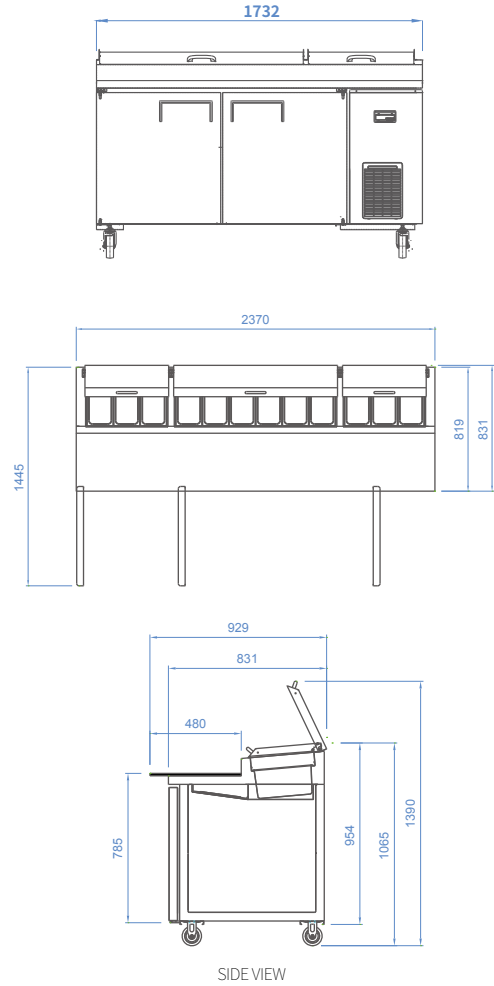

PIZZA TABLE

Fan cooling

Digital

LED lamp

SPR-67SD

SPR-93SD

G/N Pan

(Pans Included)

*Withstand temperature up to 70 °C

MODEL	SPR-67SD	SPR-93SD
Classification	Refrigerator	
Cabinet Dimension (WxDxH mm)	1732x 910 x 1094	2370x 929 x 1065
Capacity (ℓ)	450	872
Inner Temperature (°C)	1~ 8	
Ambient Temperature (°C)	38	
Refrigerant	R-134a	R-404a
Insulation Type	Polyurethane / Cyclopentane + CFC Free	
Amps (A)	2.7	3.8
Voltage (V/Hz/Ph)	240 / 50 / 1	
Weight (Kg)	105	262
Power (W)	370	660
Number of Doors	2	3
Number of Shelves	2	6
Number of Pans	9	12
Number of Hood	2	3
Compressor (HP)	1/3	1/2
Power Plug	10A	