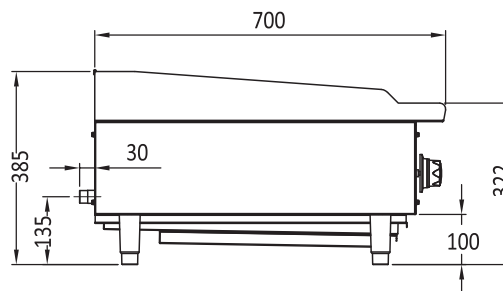

ATRC-48

AUSTRALIA AND NEW ZEALAND
GAS SAFETY CERTIFICATION

SAI-400232 AS 4563:2004 SAI Global

2 YEARS WARRANTY ON ALL PARTS & LABOUR
* EXTRA 2 YEARS WARRANTY ON PARTS WHEN YOU
REGISTER WITH US ONLINE