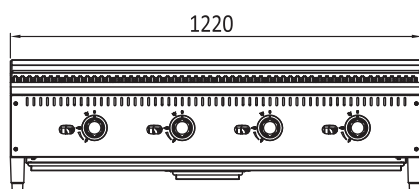

## FEATURES

- Heavy duty constructed frame
- Heavy duty burners & standby pilots
- Flame failure
- American Robert Shaw valves & controls
- Constructed in 304 stainless steel
- 3/4 inch pipe gas inlet
- 4 stainless steel screw on adjustable legs designed to sit on a bench
- Removal drip tray
- Manual controls
- Easy manual ignition to all burners
- Independent burner controls
- Available in NG & LPG
- Corrosion resistant & easy to maintain & keep clean
- Stands to suit all griddles available in stainless steel
- 2 years parts & labour warranty Australia wide

# CHAR GRILL (RADIANT)

ATRC-24

ATRC-36

ATRC-48

AUSTRALIA AND NEW ZEALAND  
GAS SAFETY CERTIFICATION

SAI-400232 AS 4563:2004 SAI Global

**2 YEARS WARRANTY ON ALL PARTS & LABOUR**  
\* EXTRA 2 YEARS WARRANTY ON PARTS WHEN YOU  
REGISTER WITH US ONLINE