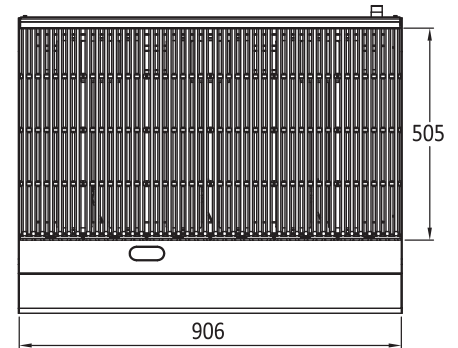

CHAR GRILL (RADIANT)

ATRC-24

ATRC-36

AUSTRALIA AND NEW ZEALAND
GAS SAFETY CERTIFICATION

SAI-400232 AS 4563:2004 SAI Global

2 YEARS WARRANTY ON ALL PARTS & LABOUR
* EXTRA 2 YEARS WARRANTY ON PARTS WHEN YOU
REGISTER WITH US ONLINE