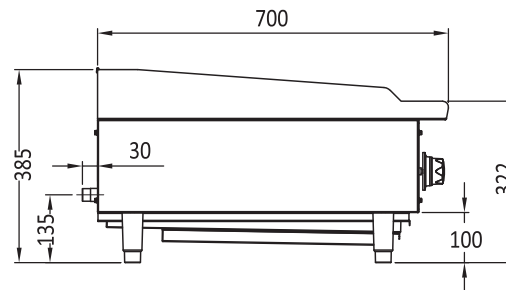

CHAR GRILL (RADIANT)

ATRC-24

ATRC-36

AUSTRALIA AND NEW ZEALAND
GAS SAFETY CERTIFICATION

SAI-400232 AS 4563:2004 SAI Global

2 YEARS WARRANTY ON ALL PARTS & LABOUR
* EXTRA 2 YEARS WARRANTY ON PARTS WHEN YOU
REGISTER WITH US ONLINE