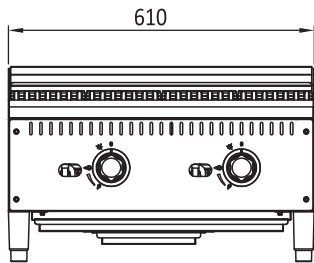

CHAR GRILL (RADIANT)

ATRC-24