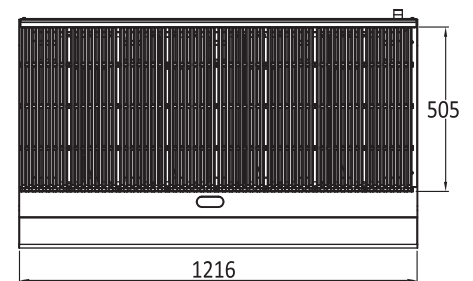

ATRC-48

AUSTRALIA AND NEW ZEALAND
GAS SAFETY CERTIFICATION

SAI-400232 AS 4563:2004 SAI Global

2 YEARS WARRANTY ON ALL PARTS & LABOUR
* EXTRA 2 YEARS WARRANTY ON PARTS WHEN YOU
REGISTER WITH US ONLINE