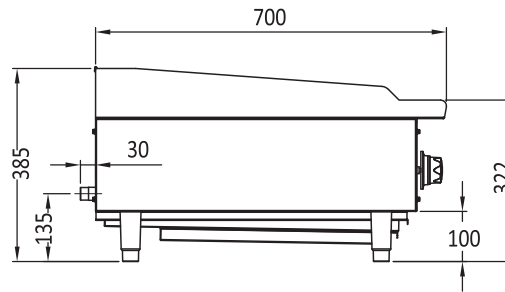

CHAR GRILL (RADIANT)

ATRC-24