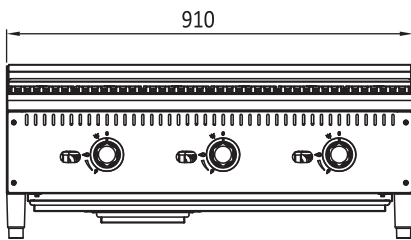

CHAR GRILL (RADIANT)

ATRC-24

ATRC-36

AUSTRALIA AND NEW ZEALAND
GAS SAFETY CERTIFICATION

SAI-400232 AS 4563:2004 SAI Global

2 YEARS WARRANTY ON ALL PARTS & LABOUR
* EXTRA 2 YEARS WARRANTY ON PARTS WHEN YOU
REGISTER WITH US ONLINE