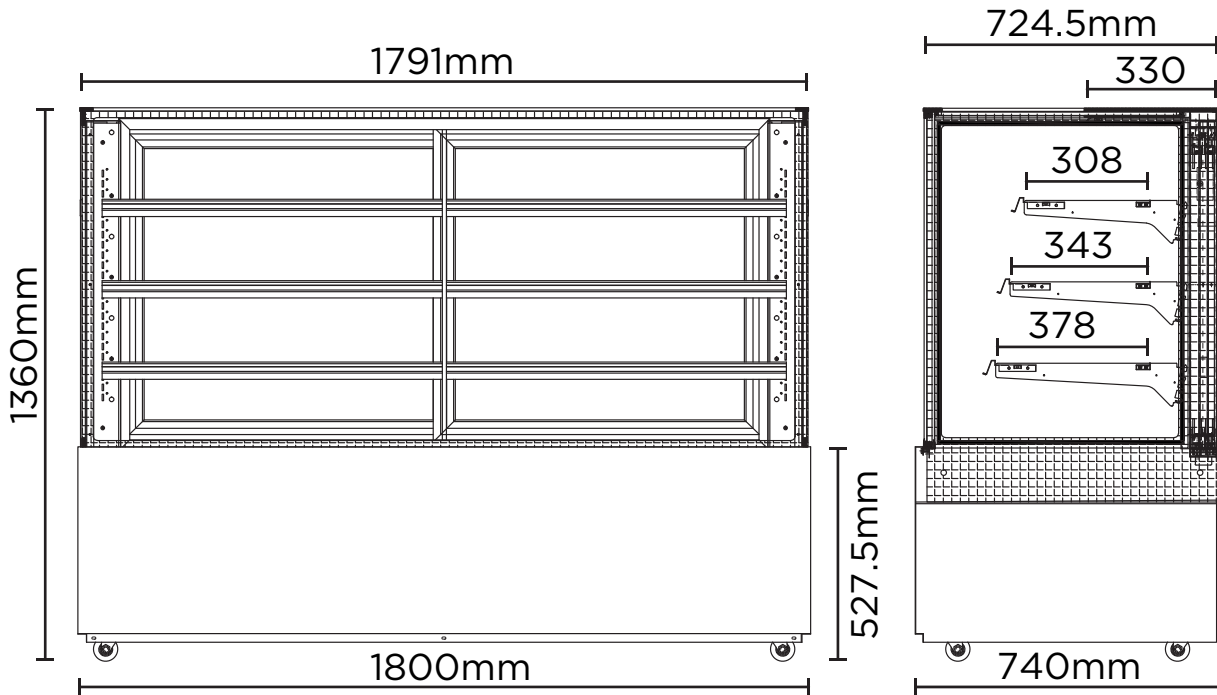

## FD4T1800H | 4 Tier Hot Food Display 1800mm

Food Displays

**FD4T1800H**

**4 TIER HOT  
FOOD DISPLAY  
1800MM**

## FD4T1800H | 4 Tier Hot Food Display 1800mm

### Food Displays

<b>SPECIFICATIONS</b>	<b>Part Number</b>	3736307
	<b>Capacity</b>	830L
	<b>Temp. Range</b>	+50 to +70°C
	<b>Max. Ambient Temp.</b>	N/A
	<b>Energy Consumption</b>	N/A
	<b>Gross Weight</b>	242kg
	<b>Packaged Dimensions</b>	1900 x 850 x 1510 mm
	<b>Plug Supplied</b>	Yes, 1 x 15A
	<b>Plug Location</b>	Rear, Right Hand Side
	<b>Main Light</b>	T5
	<b>Number of Doors</b>	2
	<b>Door Type</b>	Sliding
	<b>Temp. Controller</b>	Digital
	<b>Castors</b>	Yes
	<b>No. of Shelves inc. Base</b>	4
	<b>Shelves Dimensions</b>	852(w) x 307(d), 852(w) x 342(d), 852(w) x 377(d) mm
	<b>Colour</b>	Stainless Steel
<b>Warranty</b>	1 Year Parts & Labour	
<b>Warranty Service</b>	Bromic Extra Care	

<b>DIMENSIONS</b>	<b>External (mm)</b>	
	<b>Width</b>	1800
	<b>Depth</b>	740
	<b>Height</b>	1360
	<b>Internal (mm)</b>	
	<b>Width</b>	1774
	<b>Depth</b>	647
	<b>Height</b>	828

BROMIC PTY Ltd reserve the right to alter specifications without notice.