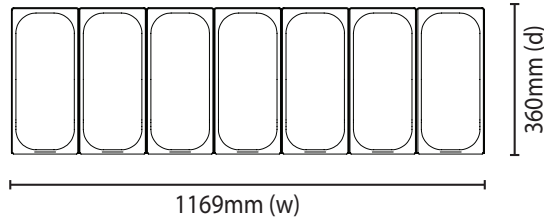

DELIGHT7 | Delight Gelato Display - 7 Tub

Gelato Displays

DELIGHT7

**DELIGHT GELATO
DISPLAY - 7 TUB**

DELIGHT7 | Delight Gelato Display - 7 Tub

Gelato Displays

Tub Support Framework

SPECIFICATIONS

Part Number	3736227
Capacity	130L + (93L storage)
Temp. Range (°C)	-15 to -18°C
Max. Ambient Temp. (°C)	35°C
Refrigeration Power	N/A
Energy Consumption	9.12kWh/24h
Current	3.6A
Gross Weight	134kg
Packaged Dimensions	1500 x 935 x 1300
Refrigerant	R290
Plug Supplied	Yes, 1 x 10A
Plug Location	Bottom Right Side
Main Light	LED
No. of lids	1, Plexy
Canopy	Yes
Door Lock	No
Tubs	7

Rear Storage	Yes
Tubs in Storage	12
Door Swing Dimensions	N/A
Total Height with Door Open	N/A
Automatic Defrost System	Yes
Colour	White with blue trim
Castors	Yes
Warranty	Yes, 1 year parts & warranty
Warranty Service	Bromic Extra Care

DIMENSIONS

	External (mm)
Width	1328
Depth	737
Height	1229
	Internal (mm)
Width	1190
Depth	545
Height	356

BROMIC PTY Ltd reserve the right to alter specifications without notice.