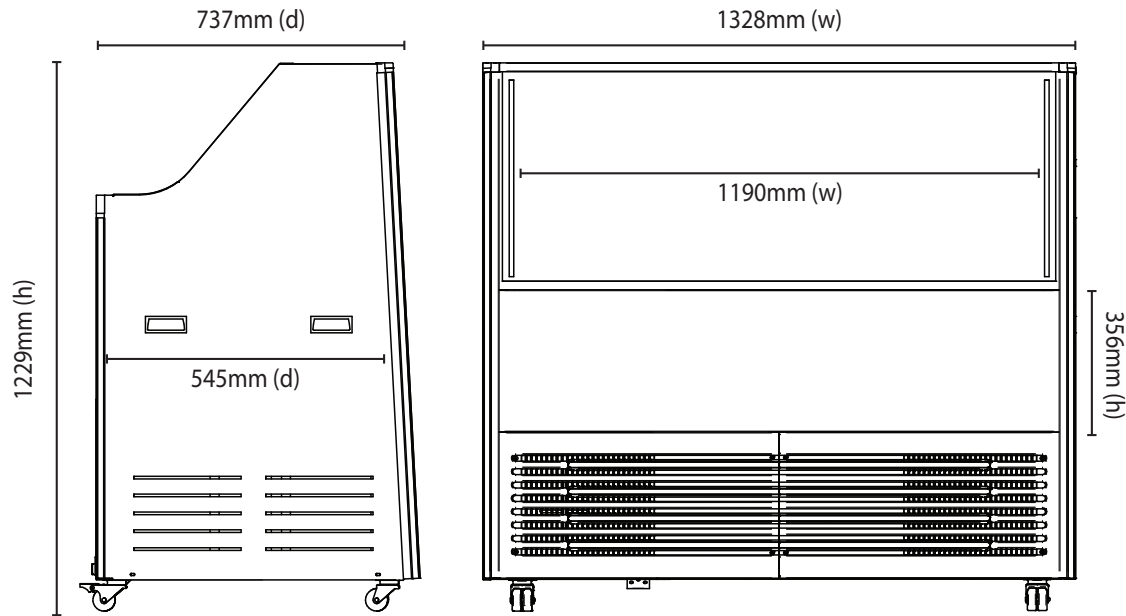

DELIGHT7 | Delight Gelato Display - 7 Tub

Gelato Displays

DELIGHT7

**DELIGHT GELATO
DISPLAY - 7 TUB**

DELIGHT7 | Delight Gelato Display - 7 Tub

Gelato Displays

Tub Support Framework

SPECIFICATIONS

Part Number	3736227
Capacity	130L + (93L storage)
Temp. Range (°C)	-15 to -18°C
Max. Ambient Temp. (°C)	35°C
Refrigeration Power	N/A
Energy Consumption	9.12kWh/24h
Current	3.6A
Gross Weight	134kg
Packaged Dimensions	1500 x 935 x 1300
Refrigerant	R290
Plug Supplied	Yes, 1 x 10A
Plug Location	Bottom Right Side
Main Light	LED
No. of lids	1, Plexy
Canopy	Yes
Door Lock	No
Tubs	7

Rear Storage	Yes
Tubs in Storage	12
Door Swing Dimensions	N/A
Total Height with Door Open	N/A
Automatic Defrost System	Yes
Colour	White with blue trim
Castors	Yes
Warranty	Yes, 1 year parts & warranty
Warranty Service	Bromic Extra Care

DIMENSIONS

	External (mm)
Width	1328
Depth	737
Height	1229
	Internal (mm)
Width	1190
Depth	545
Height	356

BROMIC PTY Ltd reserve the right to alter specifications without notice.