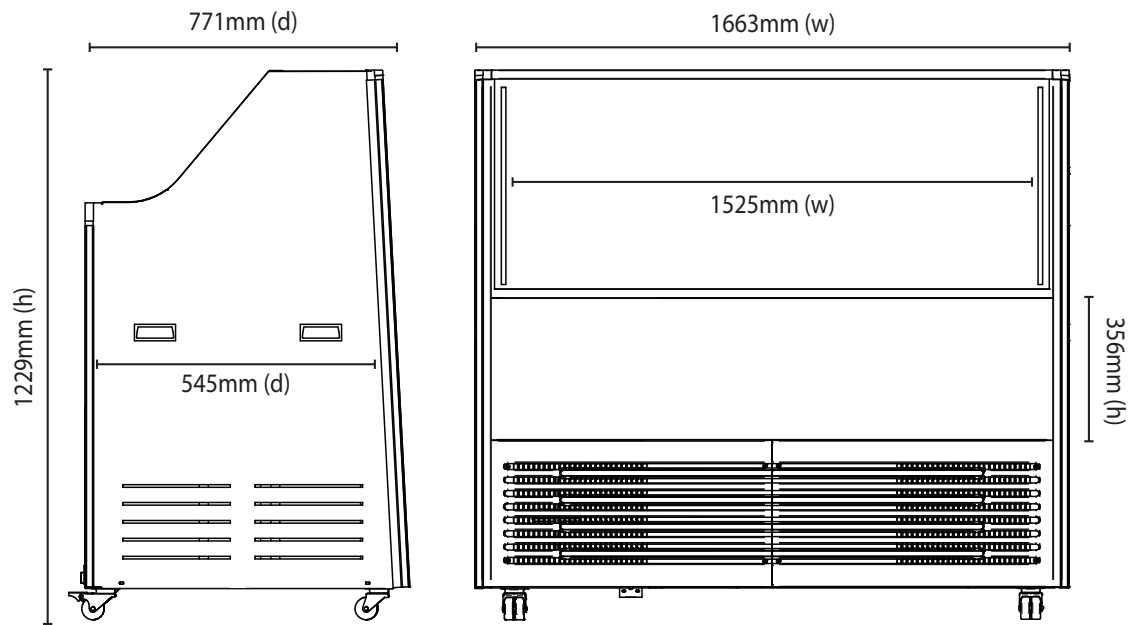

DELIGHT13 | Delight Gelato Display - 13 Tub

Gelato Displays