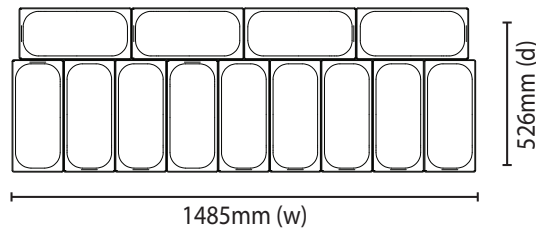

## DELIGHT13 | Delight Gelato Display - 13 Tub

Gelato Displays

**DELIGHT13**

**DELIGHT GELATO  
DISPLAY - 13 TUB**

## DELIGHT13 | Delight Gelato Display - 13 Tub

### SPECIFICATIONS

Part Number	3736228
Capacity	195L + (148L storage)
Temp. Range (°C)	-15 to -18°C
Max. Ambient Temp. (°C)	35°C
Refrigeration Power	N/A
Energy Consumption	12kWh/24h
Current	3.6A
Gross Weight	184kg
Packaged Dimensions	1750 x 990 x 1336 mm
Refrigerant	R290
Plug Supplied	Yes, 1 x 10A
Plug Location	Bottom Right Side
Main Light	LED
No. of lids	1, Plexy
Canopy	Yes
Door Lock	No
Tubs	13

### DIMENSIONS

	External (mm)
Width	1663
Depth	771
Height	1229
	Internal (mm)
Width	1525
Depth	545
Height	356

BROMIC PTY Ltd reserve the right to alter specifications without notice.