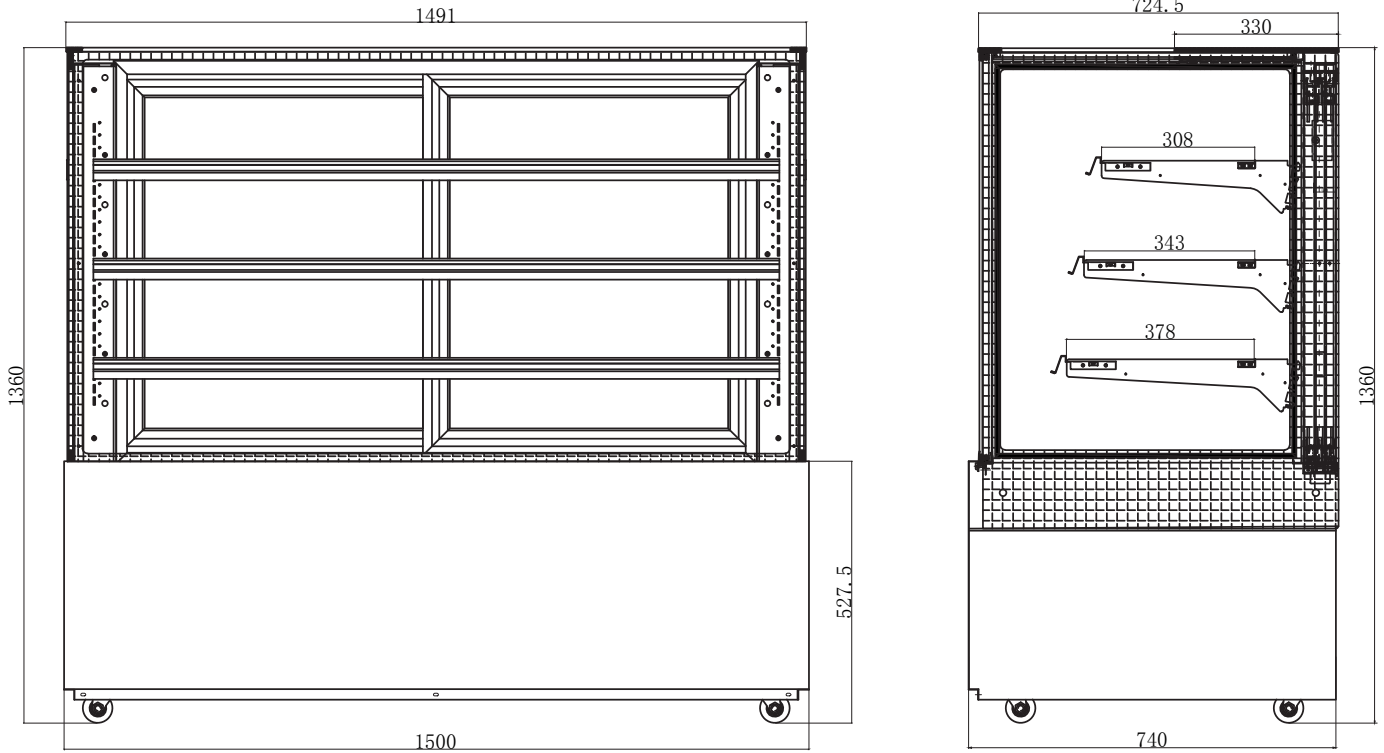

FD4T1500H | 4 Tier Hot Food Display 1500mm

Food Displays

FD4T1500H

**4 TIER HOT
FOOD DISPLAY
1500MM**

FD4T1500H | 4 Tier Hot Food Display 1500mm

Food Displays

SPECIFICATIONS	Part Number	3736306
	Capacity	686L
	Temp. Range	+50 to +70°C
	Max. Ambient Temp.	N/A
	Energy Consumption	N/A
	Gross Weight	223kg
	Packaged Dimensions	1600 x 850 x 1510 mm
	Plug Supplied	Yes, 1 x 15A
	Plug Location	Rear, Right Hand Side
	Main Light	T5
	Number of Doors	2
	Door Type	Sliding
	Temp. Controller	Digital
	Castors	Yes
	No. of Shelves inc. Base	4
	Shelves Dimensions	1417(w) x 307(d), 1417(w) x 342(d), 1417(w) x 377(d) mm
Colour	Stainless Steel	
Warranty	1 Year Parts & Labour	
Warranty Service	Bromic Extra Care	

DIMENSIONS	External (mm)	
	Width	1500
	Depth	740
	Height	1360
	Internal (mm)	
	Width	1474
Depth	647	
Height	828	

BROMIC PTY Ltd reserve the right to alter specifications without notice.