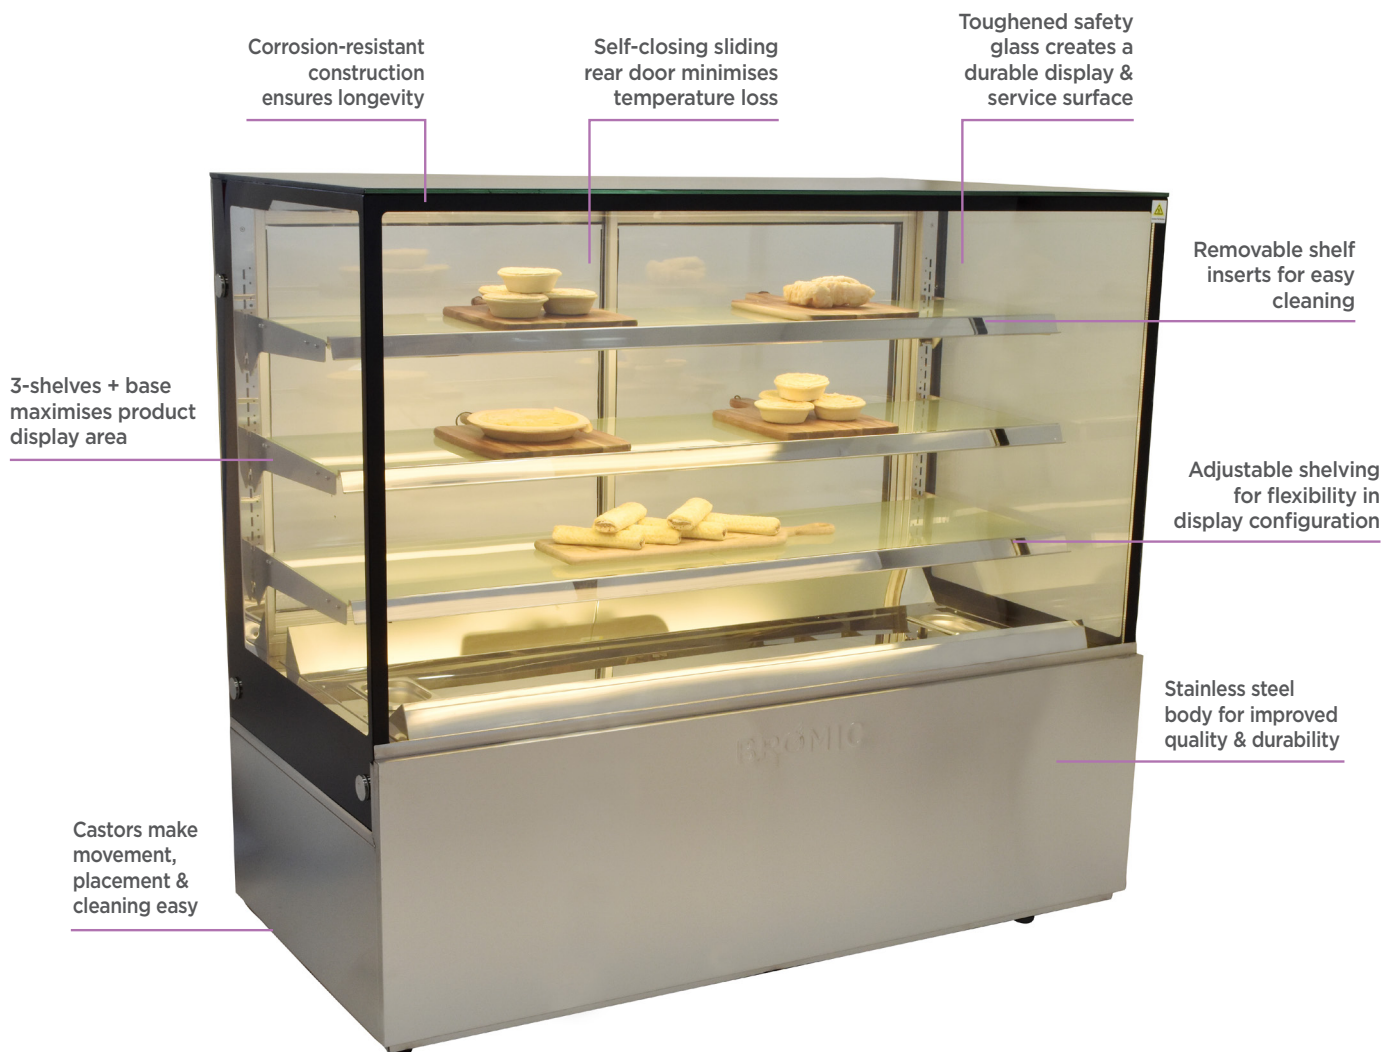

FD4T1500H | 4 Tier Hot Food Display 1500mm

Food Displays

FD4T1500H

**4 TIER HOT
FOOD DISPLAY
1500MM**

FD4T1500H | 4 Tier Hot Food Display 1500mm

Food Displays

SPECIFICATIONS	Part Number	3736306
	Capacity	686L
	Temp. Range	+50 to +70°C
	Max. Ambient Temp.	N/A
	Energy Consumption	N/A
	Gross Weight	223kg
	Packaged Dimensions	1600 x 850 x 1510 mm
	Plug Supplied	Yes, 1 x 15A
	Plug Location	Rear, Right Hand Side
	Main Light	T5
	Number of Doors	2
	Door Type	Sliding
	Temp. Controller	Digital
	Castors	Yes
	No. of Shelves inc. Base	4
	Shelves Dimensions	1417(w) x 307(d), 1417(w) x 342(d), 1417(w) x 377(d) mm
Colour	Stainless Steel	
Warranty	1 Year Parts & Labour	
Warranty Service	Bromic Extra Care	

DIMENSIONS	External (mm)	
	Width	1500
	Depth	740
	Height	1360
	Internal (mm)	
	Width	1474
Depth	647	
Height	828	

BROMIC PTY Ltd reserve the right to alter specifications without notice.