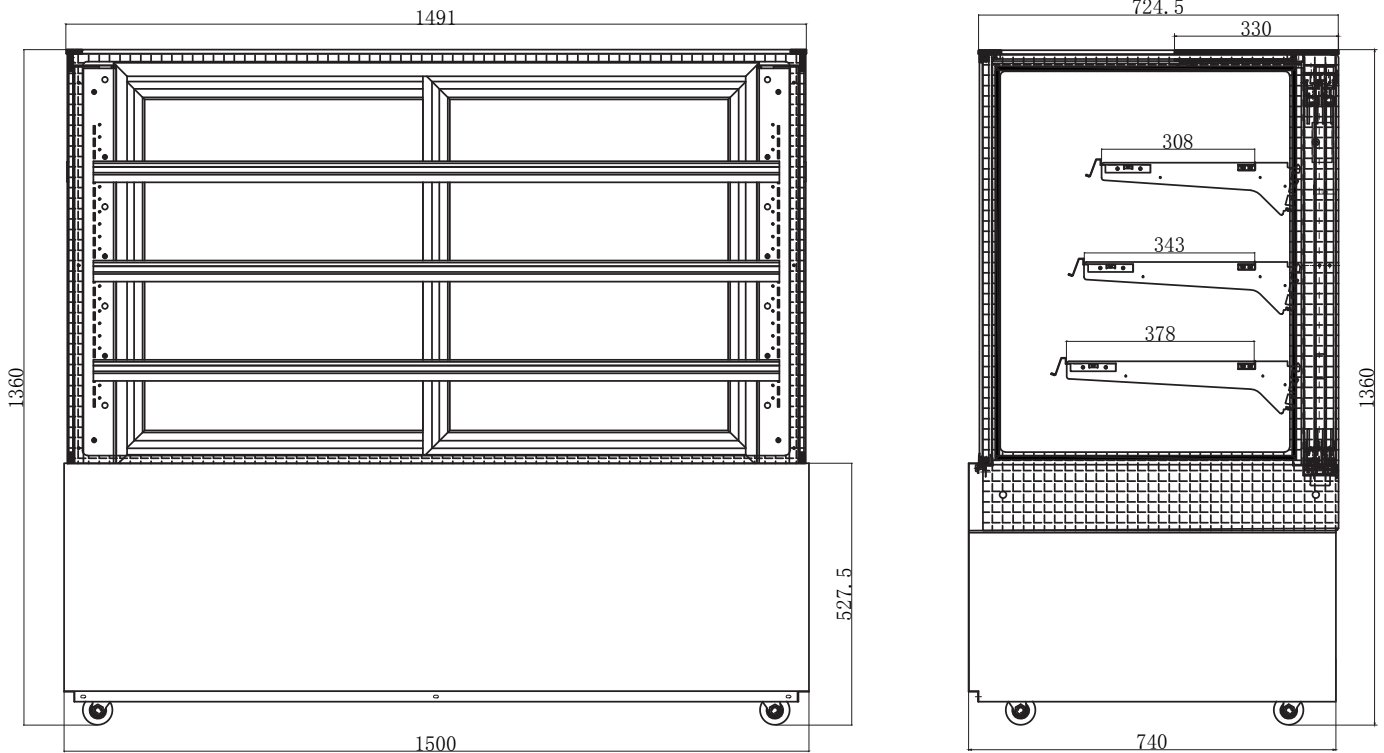

## FD4T1500A | 4 Tier Ambient Food Display 1500mm

Food Displays

**FD4T1500A**

**4 TIER AMBIENT  
FOOD DISPLAY  
1500MM**

## FD4T1500A | 4 Tier Ambient Food Display 1500mm

### Food Displays

<b>SPECIFICATIONS</b>	<b>Part Number</b>	3736302
	<b>Capacity</b>	686L
	<b>Temp. Range</b>	N/A
	<b>Max. Ambient Temp.</b>	N/A
	<b>Energy Consumption</b>	N/A
	<b>Gross Weight</b>	206kg
	<b>Packaged Dimensions</b>	1600 x 850 x 1510 mm
	<b>Plug Supplied</b>	Yes, 1 x 10A
	<b>Plug Location</b>	Rear, Right Hand Side
	<b>Main Light</b>	LED
	<b>Number of Doors</b>	2
	<b>Door Type</b>	Sliding
	<b>Temp. Controller</b>	N/A
	<b>Castors</b>	Yes
	<b>No. of Shelves inc. Base</b>	4
	<b>Shelves Dimensions</b>	1417(w) x 307(d), 1417(w) x 342(d), 1417(w) x 377(d) mm
<b>Colour</b>	Stainless Steel	
<b>Warranty</b>	1 Year Parts & Labour	
<b>Warranty Service</b>	Bromic Extra Care	

<b>DIMENSIONS</b>	<b>External (mm)</b>	
	<b>Width</b>	1500
	<b>Depth</b>	740
	<b>Height</b>	1360
	<b>Internal (mm)</b>	
	<b>Width</b>	1474
<b>Depth</b>	647	
<b>Height</b>	828	

BROMIC PTY Ltd reserve the right to alter specifications without notice.