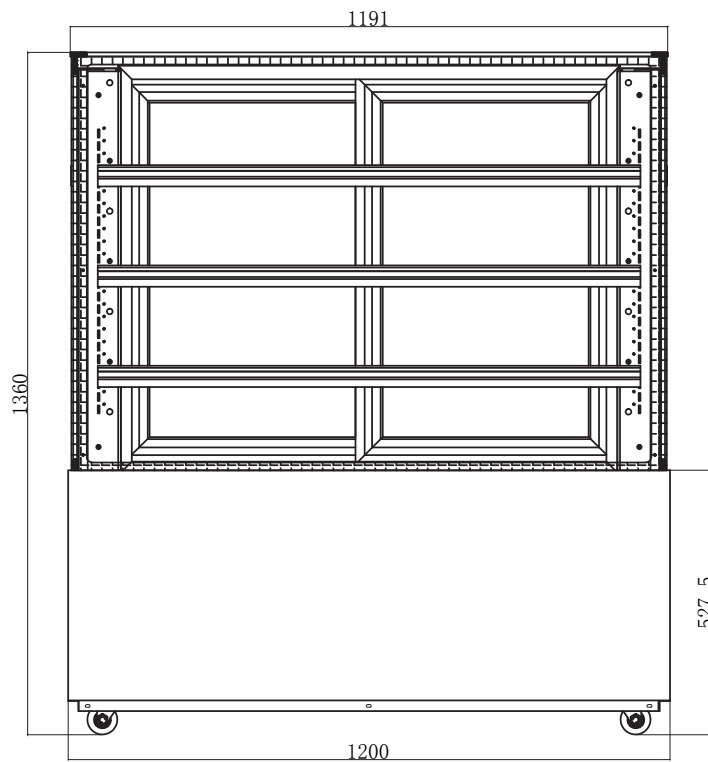

FD4T1200C | 4 Tier Cold Food Display 1200mm

Food Displays

FD4T1200C

**4 TIER COLD
FOOD DISPLAY
1200MM**

FD4T1200C | 4 Tier Cold Food Display 1200mm

Food Displays

SPECIFICATIONS	
Part Number	3736309
Capacity	542L
Temp. Range	+2 to +6°C
Max. Ambient Temp.	32°C
Refrigeration Power	1000W
Energy Consumption	15.574kWh/24h
Gross Weight	282kg
Packaged Dimensions	1300 x 850 x 1510 mm
Refrigerant	R404a
Plug Supplied	Yes, 1 x 10A
Plug Location	Rear, Right Hand Side
Main Light	LED
Number of Doors	2
Door Type	Sliding
Temp. Controller	Digital
Castors	Yes
No. of Shelves inc. Base	4
Shelves Dimensions	1117(w) x 307(d), 1117(w) x 342(d), x 1117(w) x 377(d) mm
Colour	Stainless Steel
Warranty	1 Year Parts & Labour
Warranty Service	Bromic Extra Care

DIMENSIONS	
External (mm)	
Width	1200
Depth	740
Height	1360
Internal (mm)	
Width	1174
Depth	647
Height	828

BROMIC PTY Ltd reserve the right to alter specifications without notice.