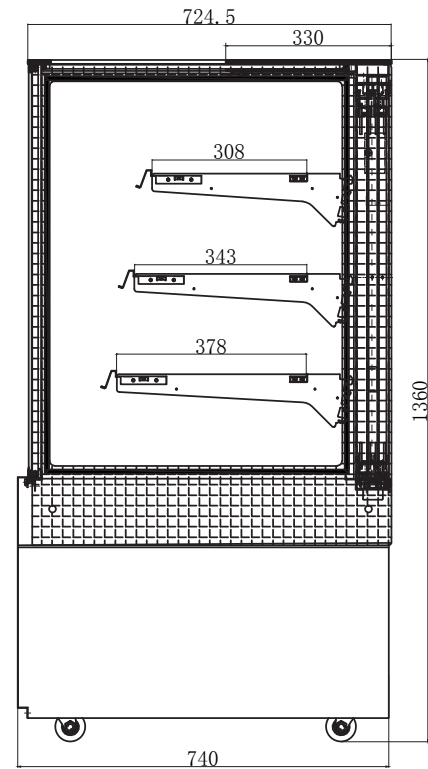

FD4T1200C | 4 Tier Cold Food Display 1200mm

Food Displays

FD4T1200C

**4 TIER COLD
FOOD DISPLAY
1200MM**

FD4T1200C | 4 Tier Cold Food Display 1200mm

Food Displays

SPECIFICATIONS	
Part Number	3736309
Capacity	542L
Temp. Range	+2 to +6°C
Max. Ambient Temp.	32°C
Refrigeration Power	1000W
Energy Consumption	15.574kWh/24h
Gross Weight	282kg
Packaged Dimensions	1300 x 850 x 1510 mm
Refrigerant	R404a
Plug Supplied	Yes, 1 x 10A
Plug Location	Rear, Right Hand Side
Main Light	LED
Number of Doors	2
Door Type	Sliding
Temp. Controller	Digital
Castors	Yes
No. of Shelves inc. Base	4
Shelves Dimensions	1117(w) x 307(d), 1117(w) x 342(d), x 1117(w) x 377(d) mm
Colour	Stainless Steel
Warranty	1 Year Parts & Labour
Warranty Service	Bromic Extra Care

DIMENSIONS	
External (mm)	
Width	1200
Depth	740
Height	1360
Internal (mm)	
Width	1174
Depth	647
Height	828

BROMIC PTY Ltd reserve the right to alter specifications without notice.