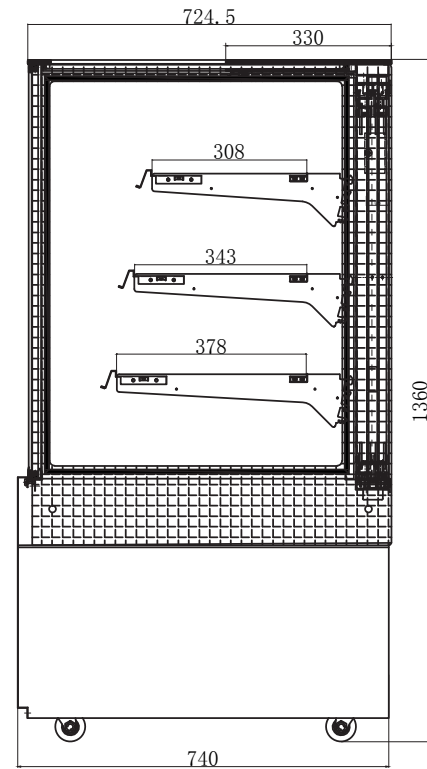

FD4T1200A | 4 Tier Ambient Food Display 1200mm

Food Displays

FD4T1200A

**4 TIER AMBIENT
FOOD DISPLAY
1200MM**

FD4T1200A | 4 Tier Ambient Food Display 1200mm

Food Displays

| | | |
|-------------------------|---------------------------------|---|
| SPECIFICATIONS | Part Number | 3736301 |
| | Capacity | 542L |
| | Temp. Range | N/A |
| | Max. Ambient Temp. | N/A |
| | Energy Consumption | N/A |
| | Gross Weight | 174kg |
| | Packaged Dimensions | 1300 x 850 x 1510 mm |
| | Plug Supplied | Yes, 1 x 10A |
| | Plug Location | Rear, Right Hand Side |
| | Main Light | LED |
| | Number of Doors | 2 |
| | Door Type | Sliding |
| | Temp. Controller | N/A |
| | Castors | Yes |
| | No. of Shelves inc. Base | 4 |
| | Shelves Dimensions | 1117(w) x 307(d), 1117(w) x 342(d), x 1117(w) x 377(d) mm |
| Colour | Stainless Steel | |
| Warranty | 1 Year Parts & Labour | |
| Warranty Service | Bromic Extra Care | |

| | | |
|-------------------|----------------------|------|
| DIMENSIONS | External (mm) | |
| | Width | 1200 |
| | Depth | 740 |
| | Height | 1360 |
| | Internal (mm) | |
| | Width | 1174 |
| Depth | 647 | |
| Height | 828 | |