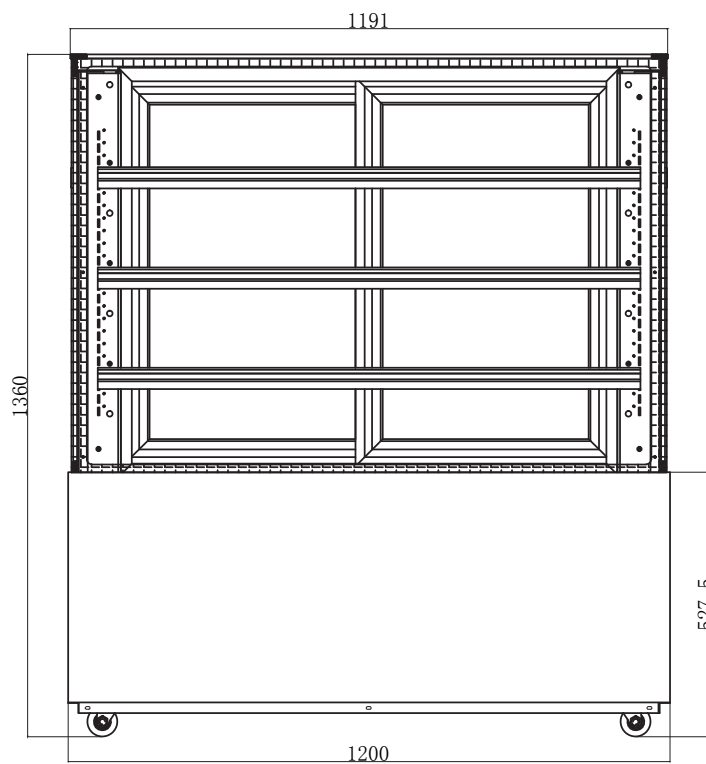

FD4T1200A | 4 Tier Ambient Food Display 1200mm

Food Displays

FD4T1200A

**4 TIER AMBIENT
FOOD DISPLAY
1200MM**

FD4T1200A | 4 Tier Ambient Food Display 1200mm

Food Displays

| | | |
|-------------------------|---------------------------------|---|
| SPECIFICATIONS | Part Number | 3736301 |
| | Capacity | 542L |
| | Temp. Range | N/A |
| | Max. Ambient Temp. | N/A |
| | Energy Consumption | N/A |
| | Gross Weight | 174kg |
| | Packaged Dimensions | 1300 x 850 x 1510 mm |
| | Plug Supplied | Yes, 1 x 10A |
| | Plug Location | Rear, Right Hand Side |
| | Main Light | LED |
| | Number of Doors | 2 |
| | Door Type | Sliding |
| | Temp. Controller | N/A |
| | Castors | Yes |
| | No. of Shelves inc. Base | 4 |
| | Shelves Dimensions | 1117(w) x 307(d), 1117(w) x 342(d), x 1117(w) x 377(d) mm |
| Colour | Stainless Steel | |
| Warranty | 1 Year Parts & Labour | |
| Warranty Service | Bromic Extra Care | |

| | | |
|-------------------|----------------------|------|
| DIMENSIONS | External (mm) | |
| | Width | 1200 |
| | Depth | 740 |
| | Height | 1360 |
| | Internal (mm) | |
| | Width | 1174 |
| Depth | 647 | |
| Height | 828 | |