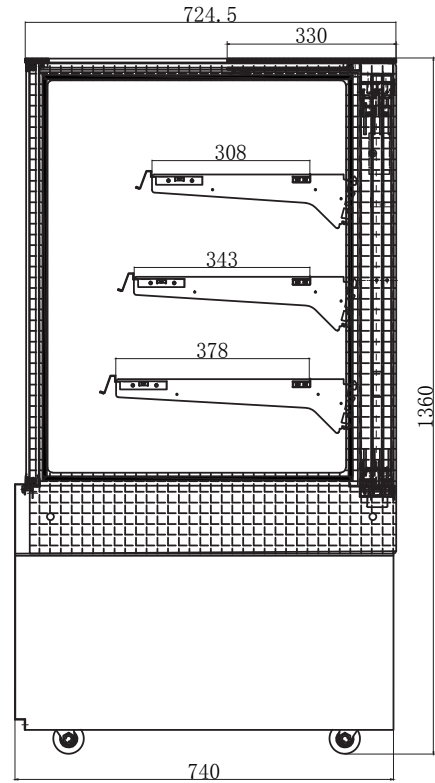

FD4T0900A | 4 Tier Ambient Food Display 900mm

Food Displays

FD4T0900A

**4 TIER AMBIENT
FOOD DISPLAY
900MM**

FD4T0900A | 4 Tier Ambient Food Display 900mm

Food Displays

SPECIFICATIONS	Part Number	3736300
	Capacity	417L
	Temp. Range	N/A
	Max. Ambient Temp.	N/A
	Energy Consumption	N/A
	Gross Weight	142kg
	Packaged Dimensions	1000 x 850 x 1510 mm
	Plug Supplied	Yes, 1 x 10A
	Plug Location	Rear, Right Hand Side
	Main Light	LED
	Number of Doors	2
	Door Type	Sliding
	Temp. Controller	N/A
	Castors	Yes
	No. of Shelves inc. Base	4
	Shelves Dimensions	817(w) x 307(d), 817(w) x 342(d), 817(w) x 377(d) mm
	Colour	Stainless Steel
Warranty	1 Year Parts & Labour	
Warranty Service	Bromic Extra Care	

DIMENSIONS	External (mm)	
	Width	900
	Depth	740
	Height	1360
	Internal (mm)	
	Width	874
	Depth	647
	Height	828

BROMIC PTY Ltd reserve the right to alter specifications without notice.