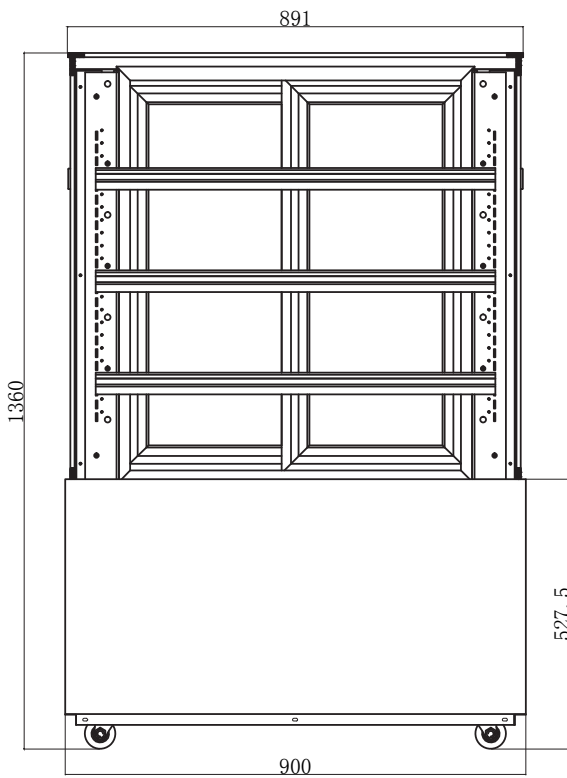

FD4T0900A | 4 Tier Ambient Food Display 900mm

Food Displays

FD4T0900A

**4 TIER AMBIENT
FOOD DISPLAY
900MM**

FD4T0900A | 4 Tier Ambient Food Display 900mm

Food Displays

SPECIFICATIONS	Part Number	3736300
	Capacity	417L
	Temp. Range	N/A
	Max. Ambient Temp.	N/A
	Energy Consumption	N/A
	Gross Weight	142kg
	Packaged Dimensions	1000 x 850 x 1510 mm
	Plug Supplied	Yes, 1 x 10A
	Plug Location	Rear, Right Hand Side
	Main Light	LED
	Number of Doors	2
	Door Type	Sliding
	Temp. Controller	N/A
	Castors	Yes
	No. of Shelves inc. Base	4
	Shelves Dimensions	817(w) x 307(d), 817(w) x 342(d), 817(w) x 377(d) mm
	Colour	Stainless Steel
Warranty	1 Year Parts & Labour	
Warranty Service	Bromic Extra Care	

DIMENSIONS	External (mm)	
	Width	900
	Depth	740
	Height	1360
	Internal (mm)	
	Width	874
	Depth	647
	Height	828

BROMIC PTY Ltd reserve the right to alter specifications without notice.