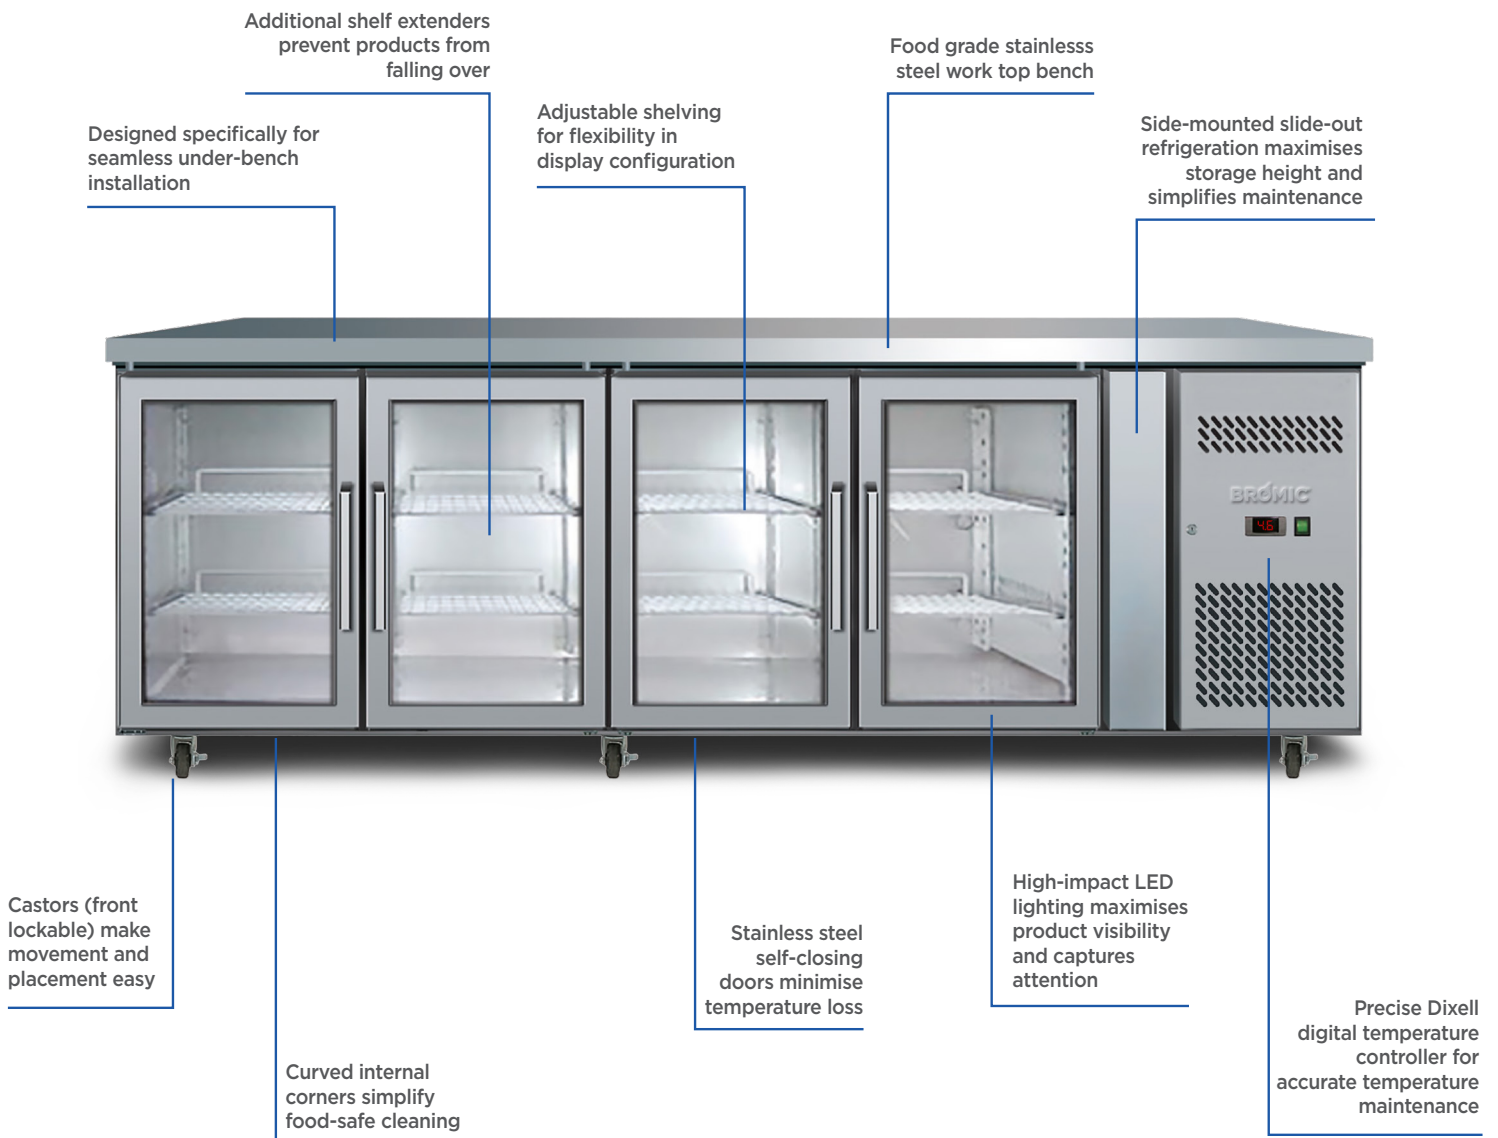

UBC2230GD-NR | Underbench Glass Door Display Chiller 553L LED

Bar Chillers & Freezers

UBC2230GD-NR

**UNDERBENCH
GLASS DOOR
DISPLAY CHILLER
553L LED**

Designed specifically for seamless under-bench installation

Additional shelf extenders prevent products from falling over

Adjustable shelving for flexibility in display configuration

Food grade stainless steel work top bench

Side-mounted slide-out refrigeration maximises storage height and simplifies maintenance

Castors (front lockable) make movement and placement easy

Curved internal corners simplify food-safe cleaning

Stainless steel self-closing doors minimise temperature loss

High-impact LED lighting maximises product visibility and captures attention

Precise Dixell digital temperature controller for accurate temperature maintenance

UBC2230GD-NR | Underbench Glass Door Display Chiller 553L LED

Bar Chillers & Freezers

SPECIFICATIONS

Part Number	3735212-NR	Door Swing Dimension	371mm
Capacity	553L	Total Depth of Door Open	1071mm
Temperature Range	1°C to 5°C	Door Shape	Hinged
Max Ambient Temp.	32°C	Self-Closing Door	Yes
Energy Consumption	6.08kwh/24h	Door Lock	No
Current	2.7A	No. of Doors	4
Gross Weight	183kg	Temp. Controller	Digital
Packaged Dimensions	2260 x 740 x 910 mm	Castors	Yes, Legs available
Refrigerant	R290	No. of Shelves inc. Base	3x4
Plug Supplied	Yes, 1 x 10A, 2.5m cord length	Shelves Dimensions	333(w) x 530(d) mm
Plug Location	Bottom Right	Narrow-Gauge Shelving	Yes
Main Light	LED	Colour	Stainless Steel
Door Type	Glass	Warranty	2 Years, Parts & Labour
		Warranty Service	Bromic Extra Care