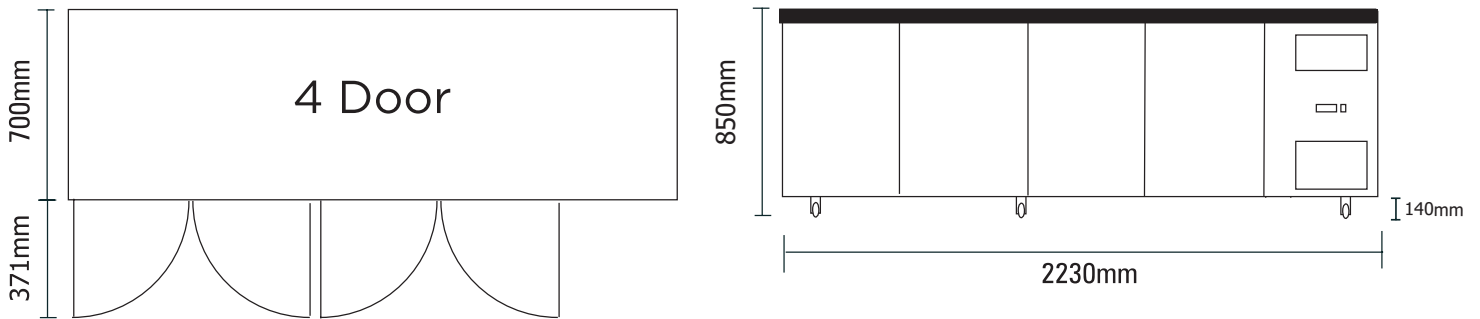

Precise Dixell digital temperature controller for accurate temperature maintenance

UBC2230GD-NR | Underbench Glass Door Display Chiller 553L LED

Bar Chillers & Freezers

SPECIFICATIONS

Part Number	3735212-NR	Door Swing Dimension	371mm
Capacity	553L	Total Depth of Door Open	1071mm
Temperature Range	1°C to 5°C	Door Shape	Hinged
Max Ambient Temp.	32°C	Self-Closing Door	Yes
Energy Consumption	6.08kwh/24h	Door Lock	No
Current	2.7A	No. of Doors	4
Gross Weight	183kg	Temp. Controller	Digital
Packaged Dimensions	2260 x 740 x 910 mm	Castors	Yes, Legs available
Refrigerant	R290	No. of Shelves inc. Base	3x4
Plug Supplied	Yes, 1 x 10A, 2.5m cord length	Shelves Dimensions	333(w) x 530(d) mm
Plug Location	Bottom Right	Narrow-Gauge Shelving	Yes
Main Light	LED	Colour	Stainless Steel
Door Type	Glass	Warranty	2 Years, Parts & Labour
		Warranty Service	Bromic Extra Care

DIMENSIONS

External (mm)	
Width	2230
Depth	700
Height	850
Internal (mm)	
Width	1772
Depth	530
Height	589

All information is correct at the time of publication. BROMIC PTY Ltd reserve the right to alter specifications without notice.