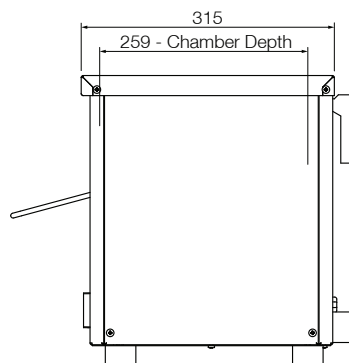

Toaster Griller W.GTQI8.10 / W.GTQI8.15

Product Information:

- Energy efficient 'instant' heat, ceramic coated glass infrared elements
- Fast, exceptionally even grilling and toasting
- Timer controlled operation
- Select top & bottom or top only heat
- Multiple position slides and rack for safer loading
- Easy to clean removable crumb tray
- Stainless steel construction
- Internal opening 441 x 259 x 87mm
- Includes wall mount brackets as standard

Specifications:

Model W.GTQI8.10
Height 363mm
Width 563mm
Depth 427mm
Power 2.2kW
 10A plug & lead fitted
Capacity 8 Slice

Model W.GTQI8.15
Height 363mm
Width 563mm
Depth 427mm
Power 3.3kW
 15A plug & lead fitted
Capacity 8 Slice