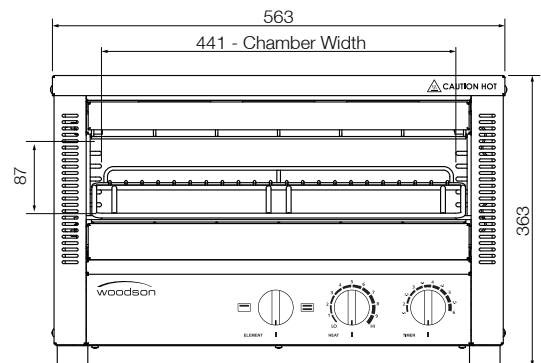

Toaster Griller W.GTQI8.10 / W.GTQI8.15

Product Information:

- Energy efficient 'instant' heat, ceramic coated glass infrared elements
- Fast, exceptionally even grilling and toasting
- Timer controlled operation
- Select top & bottom or top only heat
- Multiple position slides and rack for safer loading
- Easy to clean removable crumb tray
- Stainless steel construction
- Internal opening 441 x 259 x 87mm
- Includes wall mount brackets as standard

Specifications:

Model W.GTQI8.10
Height 363mm
Width 563mm
Depth 427mm
Power 2.2kW
 10A plug & lead fitted
Capacity 8 Slice

Model W.GTQI8.15
Height 363mm
Width 563mm
Depth 427mm
Power 3.3kW
 15A plug & lead fitted
Capacity 8 Slice