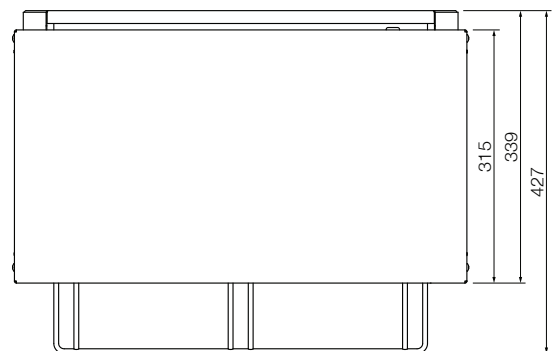

Toaster Griller W.GTQI8.10 / W.GTQI8.15

Product Information:

- Energy efficient 'instant' heat, ceramic coated glass infrared elements
- Fast, exceptionally even grilling and toasting
- Timer controlled operation
- Select top & bottom or top only heat
- Multiple position slides and rack for safer loading
- Easy to clean removable crumb tray
- Stainless steel construction
- Internal opening 441 x 259 x 87mm
- Includes wall mount brackets as standard

Specifications:

Model W.GTQI8.10
Height 363mm
Width 563mm
Depth 427mm
Power 2.2kW
 10A plug & lead fitted
Capacity 8 Slice

Model W.GTQI8.15
Height 363mm
Width 563mm
Depth 427mm
Power 3.3kW
 15A plug & lead fitted
Capacity 8 Slice