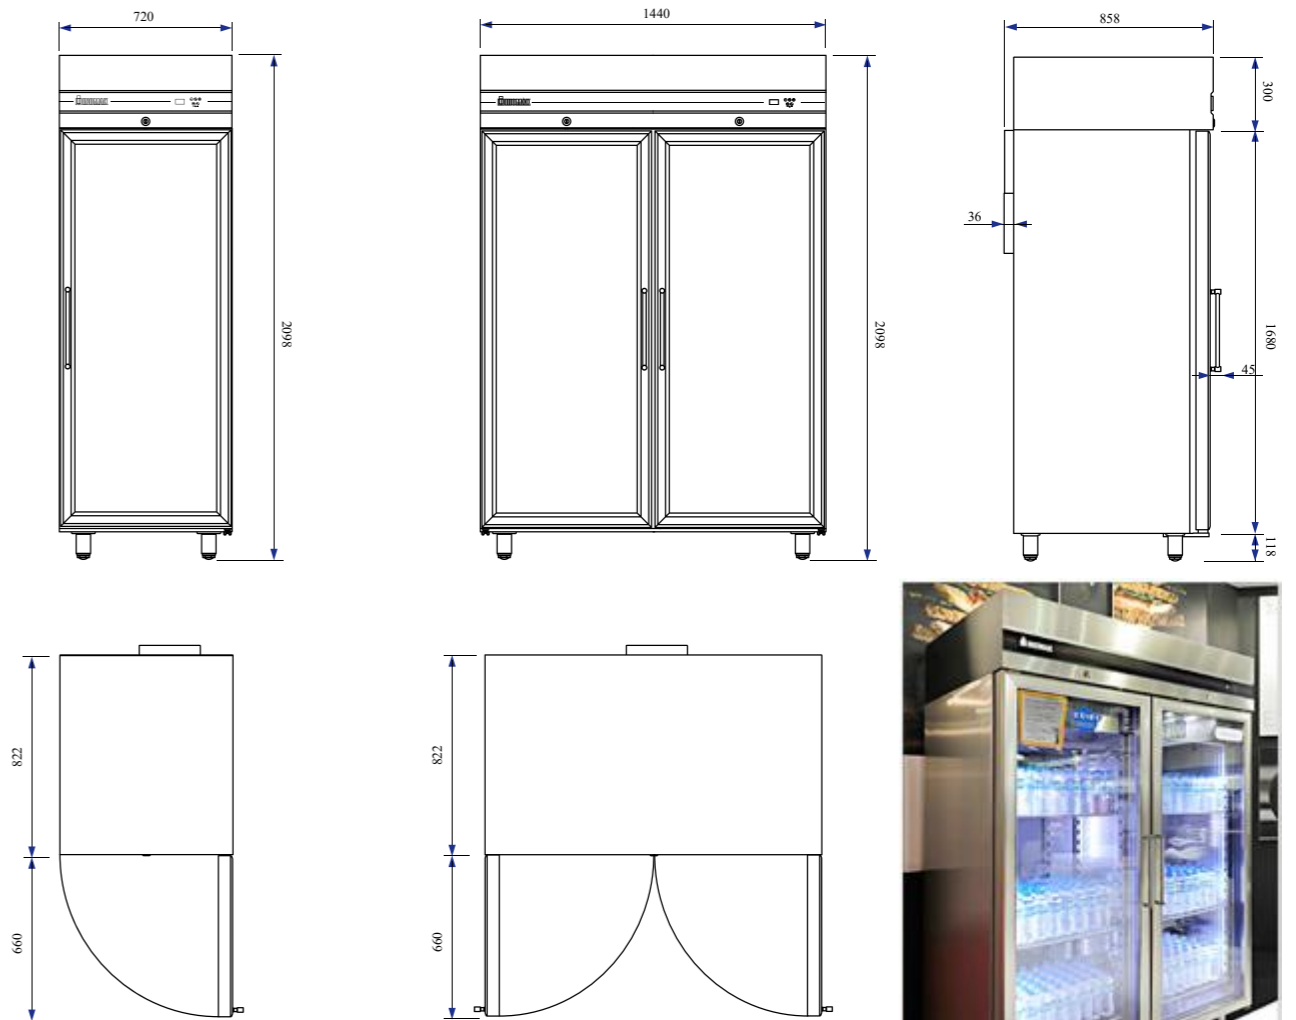

Ideally for...

Bottle Storage!

Product display!

Fast and easy inventory control!

	Model	Dimensions mm	Capacity Lt	Doors	Shelves	Operating Temperature °C	Refrigerant	Compressor
NEW	CAP172/GL	720x905x2100	654	1	3	-2 / +8	R290	Embraco
	CAS172/GL	720x905x2100	654	1	3	-2 / +8	R404A	Embraco
NEW	CEP2144/GL	1440x905x2100	1432	2	6	-2 / +8	R290	Embraco
	CES2144/GL	1440x905x2100	1432	2	6	-2 / +8	R404A	Embraco
NEW	CBP172/GL	720x905x2100	654	1	3	-18 / -10	R290	Embraco
	CBS172/GL	720x905x2100	654	1	3	-18 / 0	R404A	Embraco
NEW	CFP2144/GL	1440x905x2100	1432	2	6	-18 / -10	R290	Embraco
	CFS2144/GL	1440x905x2100	1432	2	6	-18 / 0	R404A	Embraco