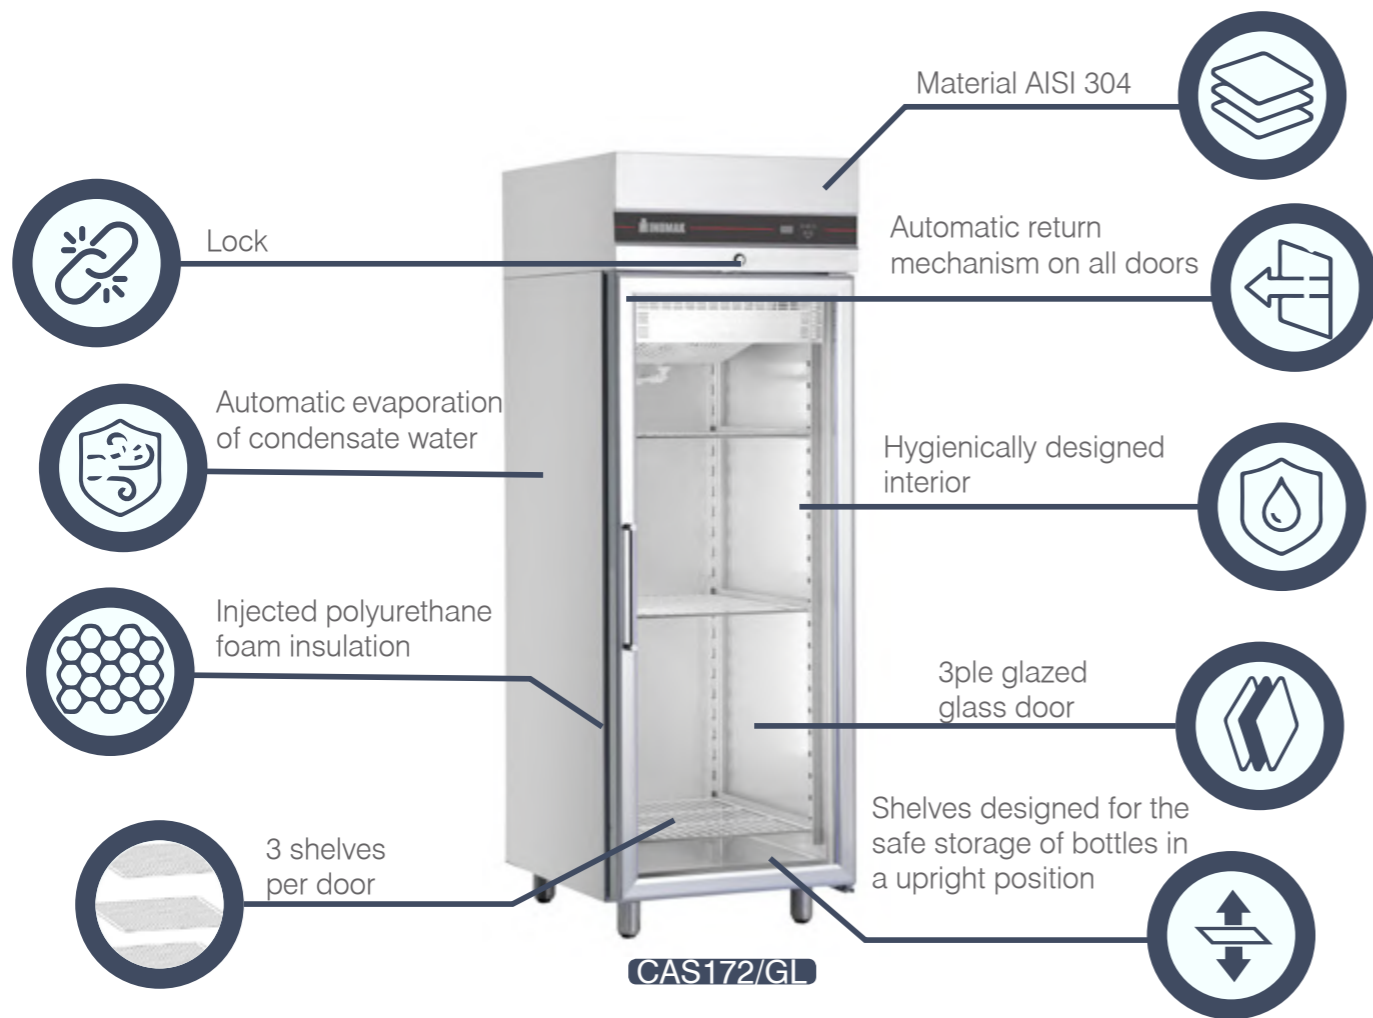

Ideally for...

Bottle Storage!

Product display!

Fast and easy inventory control!

	Model	Dimensions mm	Capacity Lt	Doors	Shelves	Operating Temperature °C	Refrigerant	Compressor
NEW	CAP172/GL	720x905x2100	654	1	3	-2 / +8	R290	Embraco
	CAS172/GL	720x905x2100	654	1	3	-2 / +8	R404A	Embraco
NEW	CEP2144/GL	1440x905x2100	1432	2	6	-2 / +8	R290	Embraco
	CES2144/GL	1440x905x2100	1432	2	6	-2 / +8	R404A	Embraco
NEW	CBP172/GL	720x905x2100	654	1	3	-18 / -10	R290	Embraco
	CBS172/GL	720x905x2100	654	1	3	-18 / 0	R404A	Embraco
NEW	CFP2144/GL	1440x905x2100	1432	2	6	-18 / -10	R290	Embraco
	CFS2144/GL	1440x905x2100	1432	2	6	-18 / 0	R404A	Embraco