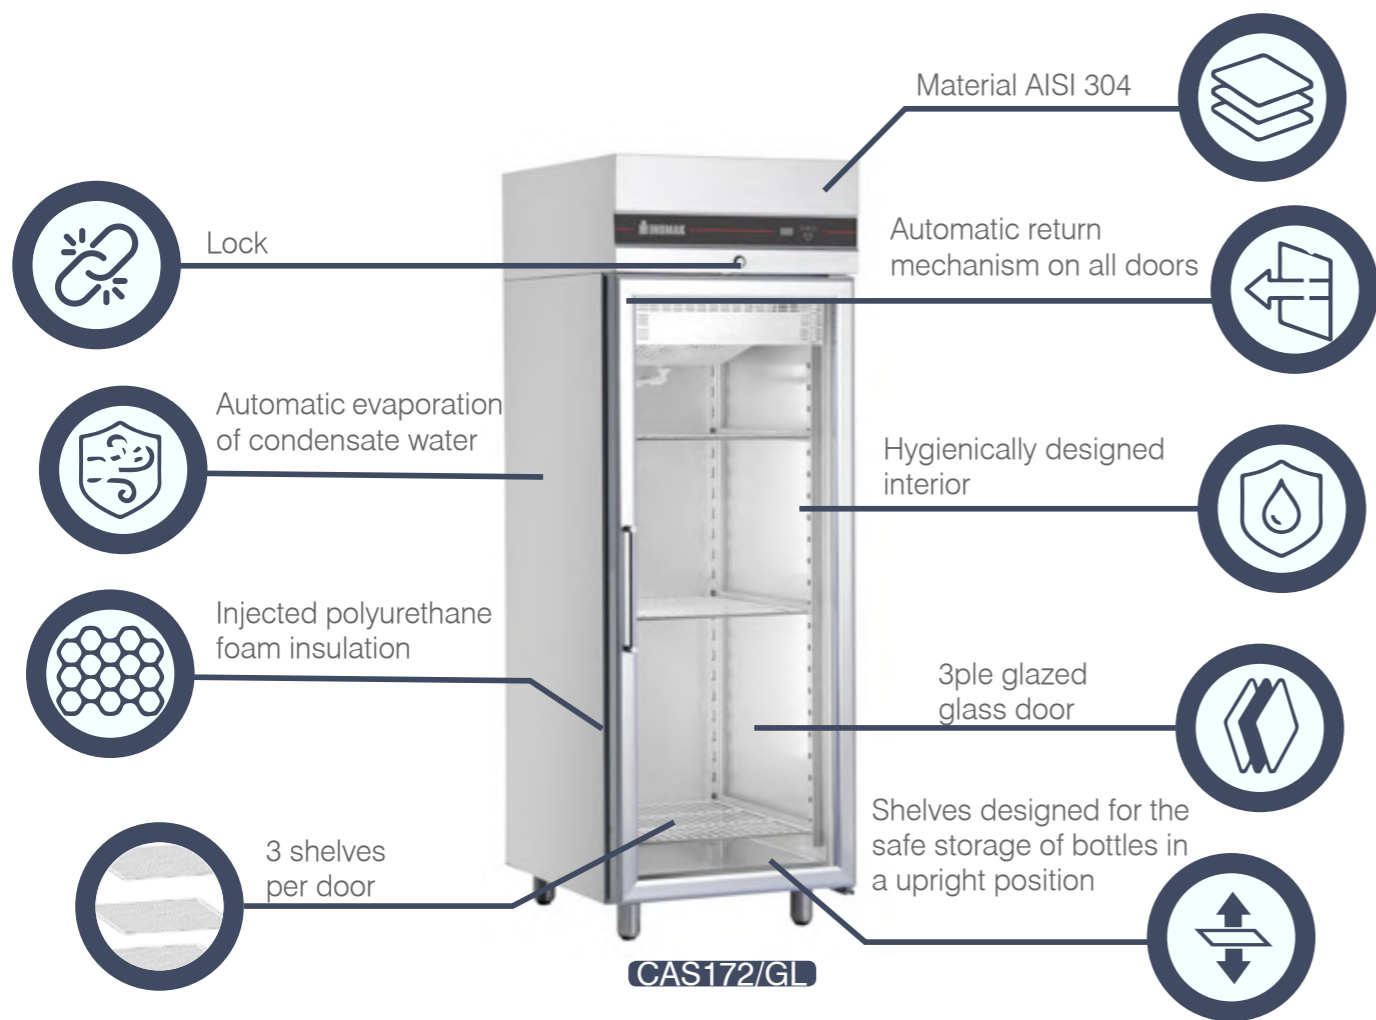

Ideally for...

Bottle Storage!

Product display!

Fast and easy inventory control!

Model	Dimensions mm	Capacity Lt	Doors	Shelves	Operating Temperature °C	Refrigerant	Compressor
NEW CAP172/GL	720x905x2100	654	1	3	-2 / +8	R290	Embraco
CAS172/GL	720x905x2100	654	1	3	-2 / +8	R404A	Embraco
NEW CEP2144/GL	1440x905x2100	1432	2	6	-2 / +8	R290	Embraco
CES2144/GL	1440x905x2100	1432	2	6	-2 / +8	R404A	Embraco
NEW CBP172/GL	720x905x2100	654	1	3	-18 / -10	R290	Embraco
CBS172/GL	720x905x2100	654	1	3	-18 / 0	R404A	Embraco
NEW CFP2144/GL	1440x905x2100	1432	2	6	-18 / -10	R290	Embraco
CFS2144/GL	1440x905x2100	1432	2	6	-18 / 0	R404A	Embraco