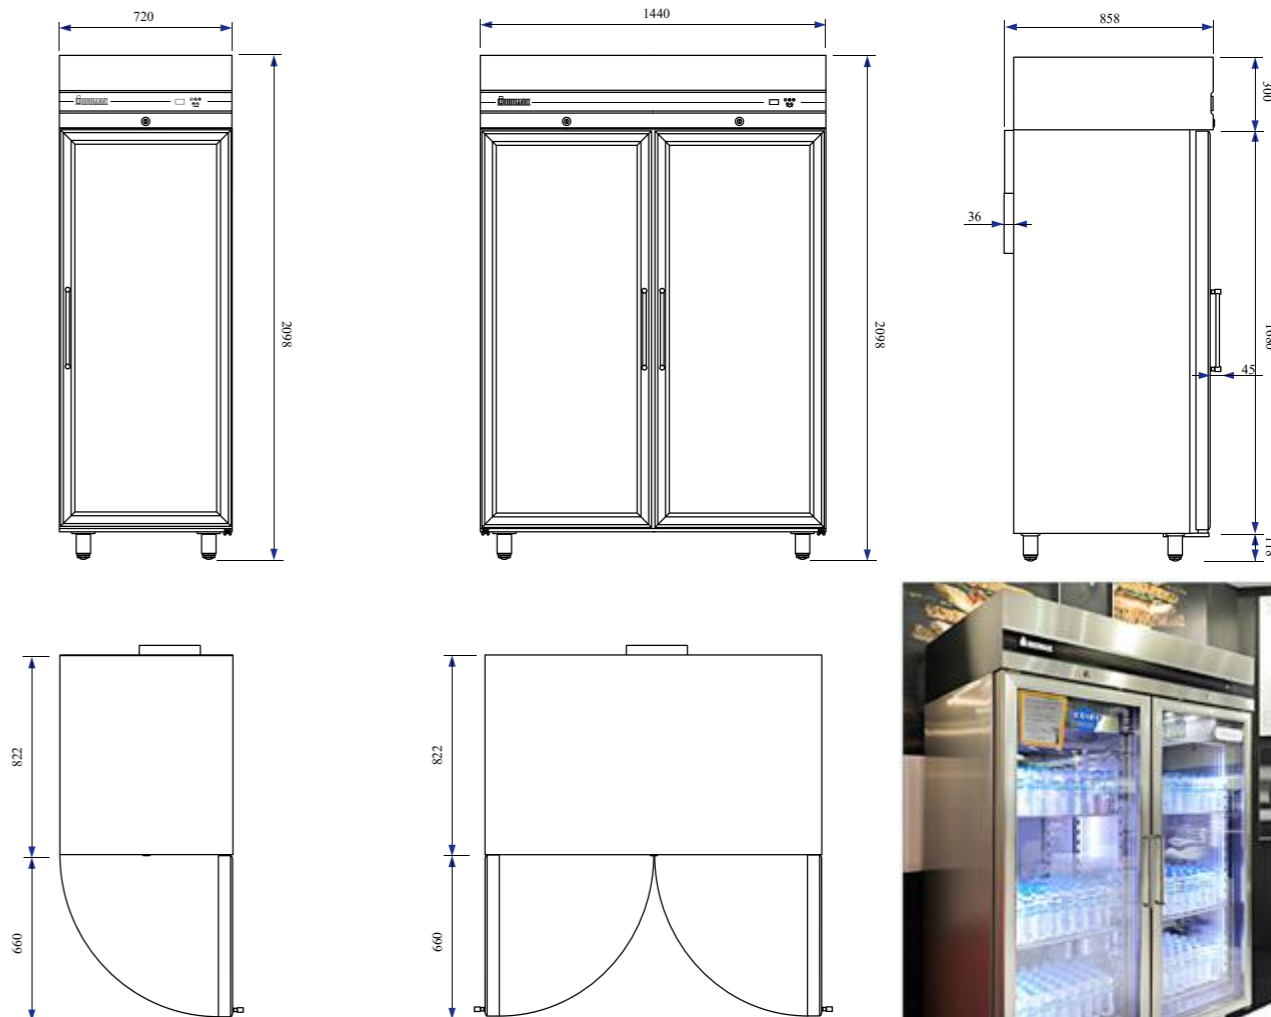

Ideally for...

Bottle Storage!

Product display!

Fast and easy inventory control!

Model	Dimensions mm	Capacity Lt	Doors	Shelves	Operating Temperature °C	Refrigerant	Compressor
NEW CAP172/GL	720x905x2100	654	1	3	-2 / +8	R290	Embraco
CAS172/GL	720x905x2100	654	1	3	-2 / +8	R404A	Embraco
NEW CEP2144/GL	1440x905x2100	1432	2	6	-2 / +8	R290	Embraco
CES2144/GL	1440x905x2100	1432	2	6	-2 / +8	R404A	Embraco
NEW CBP172/GL	720x905x2100	654	1	3	-18 / -10	R290	Embraco
CBS172/GL	720x905x2100	654	1	3	-18 / 0	R404A	Embraco
NEW CFP2144/GL	1440x905x2100	1432	2	6	-18 / -10	R290	Embraco
CFS2144/GL	1440x905x2100	1432	2	6	-18 / 0	R404A	Embraco