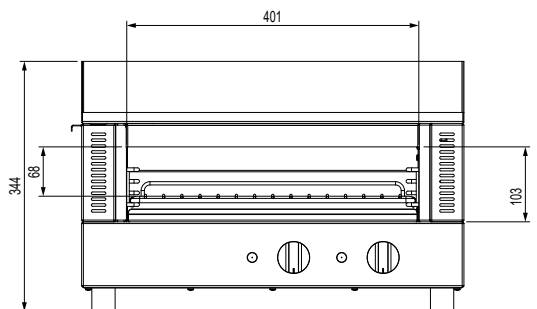

Griddle Toaster W.GDT65.15 / W.GDT65.20

Product Information:

- Combination countertop griddle with toaster under
- Toasting rack with adjustable height settings
- Integrated splashback
- Grease channel to front of plate drains to removable side grease tray
- Independent top and bottom control
- Thermostat control from 80°C to 280°C
- 523mm x 337mm plate size
- Easy to clean removable crumb tray

Specifications:

Model W.GDT65.15
Height 344mm
Width 540mm
Depth 495mm
Power 3.3kW
 15A plug & lead fitted
Plate 8mm Thick

Model W.GDT65.20
Height 344mm
Width 540mm
Depth 495mm
Power 4.3kW
 20A plug & lead fitted
Plate 8mm Thick