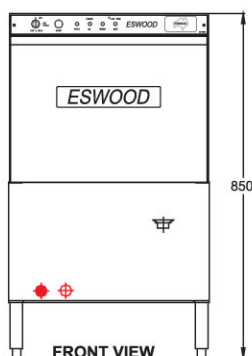

#### MODEL: IW3N Specifications:

<b>Dimensions (WxDxH):</b>	510 x 550 x 850 mm
<b>Depth with door open:</b>	885 mm
<b>Rack Size - G74N (WxD):</b>	430 x 360 or 400 x 400 mm
<b>Weight:</b>	40 kg
<b>Electric Connection:</b>	15A Single Phase
<b>Rating:</b>	3 kW
<b>Water Supply:</b>	65°C / 1-4 bar (1.5-5.6 PSI)
<b>Packed:</b>	0.2 m <sup>3</sup>
<b>Service:</b>	1800 glasses / hour
<b>Wash Cycle:</b>	25 sec Hot Cycle 45 sec Hot & Cold Cycle
<b>Water Consumption:</b>	7L Hot Cycle 7L Hot & 3L Cold Cycle
<b>Tank Capacity:</b>	10L
<b>Detergent Pump:</b>	Fitted