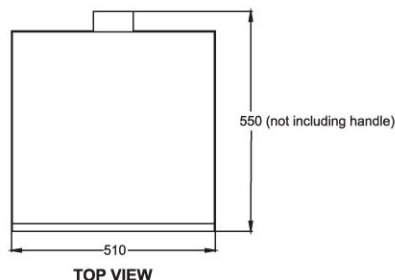

#### MODEL: IW3N Specifications:

<b>Dimensions (WxDxH):</b>	510 x 550 x 850 mm
<b>Depth with door open:</b>	885 mm
<b>Rack Size - G74N (WxD):</b>	430 x 360 or 400 x 400 mm
<b>Weight:</b>	40 kg
<b>Electric Connection:</b>	15A Single Phase
<b>Rating:</b>	3 kW
<b>Water Supply:</b>	65°C / 1-4 bar (1.5-5.6 PSI)
<b>Packed:</b>	0.2 m <sup>3</sup>
<b>Service:</b>	1800 glasses / hour
<b>Wash Cycle:</b>	25 sec Hot Cycle 45 sec Hot & Cold Cycle
<b>Water Consumption:</b>	7L Hot Cycle 7L Hot & 3L Cold Cycle
<b>Tank Capacity:</b>	10L
<b>Detergent Pump:</b>	Fitted