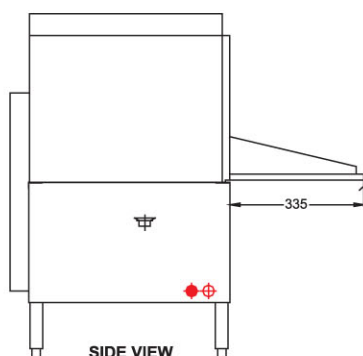

#### Easy Installation:

Height adjustable legs eliminate the need for a plinth, making installation and cleaning easier. Just connect the inlet hoses to hot and cold taps, connect the outlet to a drain and plug the cord into a 15amp, 240V power point.

#### MODEL: IW3N Specifications:

<b>Dimensions (WxDxH):</b>	510 x 550 x 850 mm
<b>Depth with door open:</b>	885 mm
<b>Rack Size - G74N (WxD):</b>	430 x 360 or 400 x 400 mm
<b>Weight:</b>	40 kg
<b>Electric Connection:</b>	15A Single Phase
<b>Rating:</b>	3 kW
<b>Water Supply:</b>	65°C / 1-4 bar (1.5-5.6 PSI)
<b>Packed:</b>	0.2 m <sup>3</sup>
<b>Service:</b>	1800 glasses / hour
<b>Wash Cycle:</b>	25 sec Hot Cycle 45 sec Hot & Cold Cycle
<b>Water Consumption:</b>	7L Hot Cycle 7L Hot & 3L Cold Cycle
<b>Tank Capacity:</b>	10L
<b>Detergent Pump:</b>	Fitted